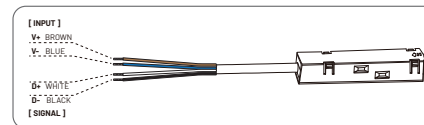

Track End Cap
MT-J20-B-END

Connector
MT-J20-B-FIS

L-Shaped Track
MT-J20-B-ZJ

Input Module - Straight
MT-J20-SC

Input Module - Corner
MT-J20-CC

Built-in Driver For Magnetic
MT-J20-48V-100W/200W

Input Module - Head
MT-J20-INPUT