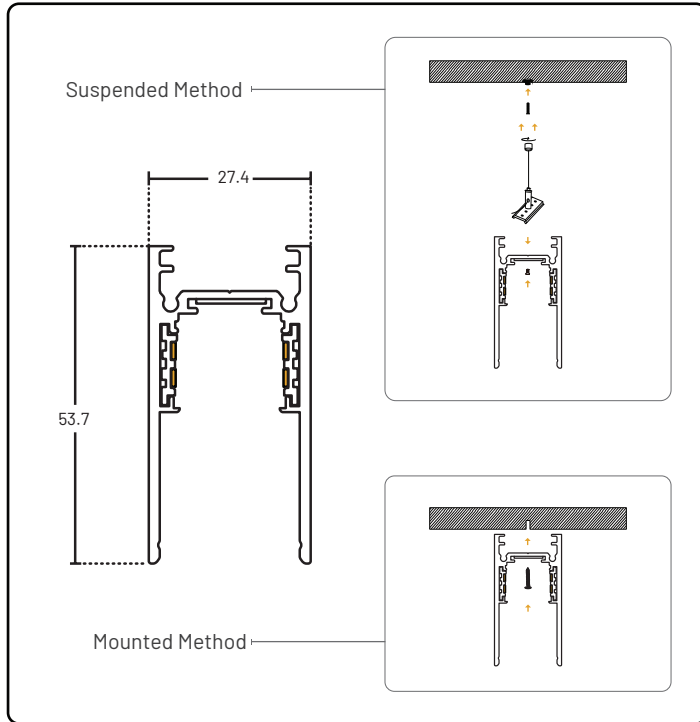

MT-J20-GD10/15/20
Spotlight

15

MT-SK
Suspended Kits

12

MT-J20-GSZD6/12
Swivel Dot Linear

13

MT-J20-ZD12
Adjustable Dot Linear

14

MT-J20-ZJ20
L-Shape Diffused Linear

SUSPENDED/MOUNTED

- **Two Installation Methods:** This track offers both suspension and surface mounting options to meet diverse needs.
- **DIY Assembly:** The system is fully modular, allowing for interchangeable light fixtures to illuminate various spaces.
- **Easy Maintenance:** Fixtures can be easily removed and reinstalled, making maintenance and replacement of lights more convenient.

MT-J20-B

SUSPENDED/MOUNTED MAGNETIC TRACK

- Suspended / Mounted Track
- 2mm Aluminium
- 48V

Colour

Specifications

L2000mm x W27.4mm x H53.7mm

L3000mm x W27.4mm x H53.7mm

Accessories