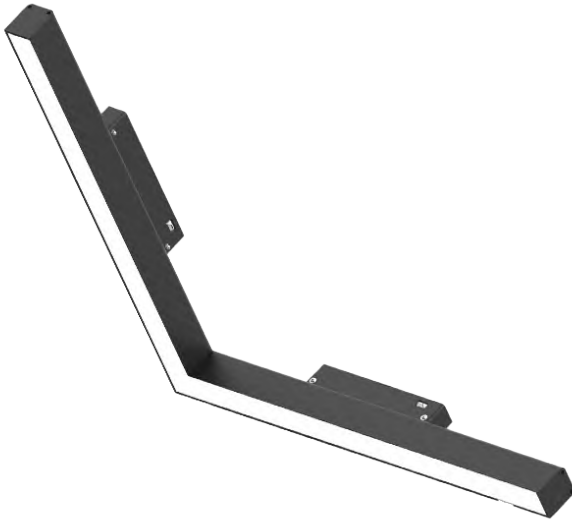

L-Shape Diffused Linear

MT-J20-ZJ20

Product Selection

Model:	MT-J20-ZJ20		
Power:	20W		
Size:	L300 x W200		
Colour Temperature:	3000K	4000K	
Trim Colour:	Black	White	
Dimming Option:	Non-Dim	DALI	0-10V

*Various lead times apply. Please contact our team for product enquiries.