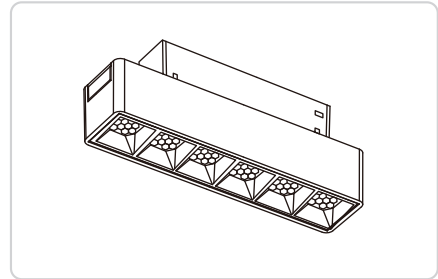

Linear Grille Lamp

MT-J20-GS12/18/24

Product Selection

Model:	MT-J20-GS12	MT-J20-GS18	MT-J20-GS24
Power:	12W	18W	24W
Size:	L220 x W22 x H25	L325 x W22 x H25	L430 x W22 x H25
Colour Temperature:	3000K	4000K	
Trim Colour:	Black	White	
Dimming Option:	Non-Dim	DALI	0-10V

*Various lead times apply. Please contact our team for product enquiries.