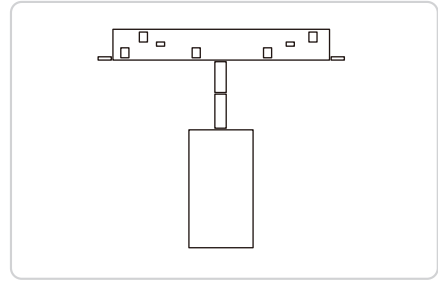

Track Spotlight

MT-J20-GD10/15/20

Product Selection

Model:	MT-J20-GD10	MT-J20-GD15	MT-J20-GD20
Power:	10W	15W	20W
Size:	Ø45 MM x 100 MM	Ø55 MM x 115 MM	Ø55 MM x 120 MM
Colour Temperature:	3000K	4000K	
Trim Colour:	Black	White	
Dimming Option:	Non-Dim	DALI	0-10V

*Various lead times apply. Please contact our team for product enquiries.