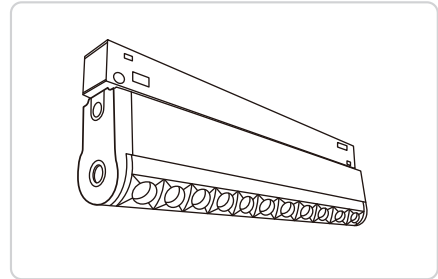

Swivel Dot Linear

MT-J20-GSZD6/12

Product Selection

Model:	MT-J20-GSZD6	MT-J20-GSZD12	
Power:	6W	12W	
Size:	L123 x W74.38 x H33.67	L231 x W74.38 x H33.67	
Colour Temperature:	3000K	4000K	
Trim Colour:	Black	White	
Dimming Option:	Non-Dim	DALI	0-10V

*Various lead times apply. Please contact our team for product enquiries.