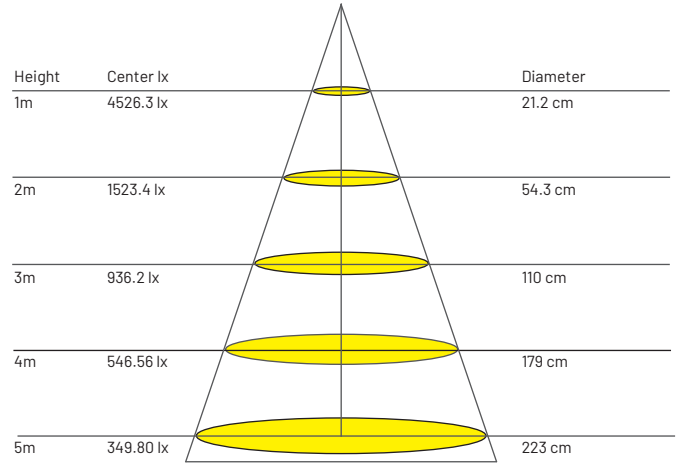

Overall Size

H215 mm x L200 mm

Beam Angle Selection

15° / 24° / 38°

Wattage

25 W

Luminous Flux

1928 lm

*All the test results are based on individual light setting, the outcomes may be varied as in different environment conditions

PRODUCT ORDER CODE

[E.G. SRL3525S - WH - 3000K - 15° - DIM]