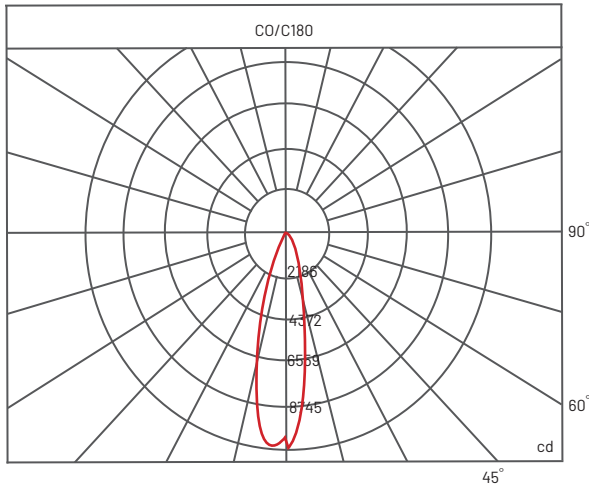

Overall Size

H215 mm x L200 mm

Beam Angle Selection

15° / 24° / 38°

Wattage

25 W

Luminous Flux

1928 lm

*All the test results are based on individual light setting, the outcomes may be varied as in different environment conditions

PRODUCT ORDER CODE

[E.G. SRL3525S - WH - 3000K - 15° - DIM]