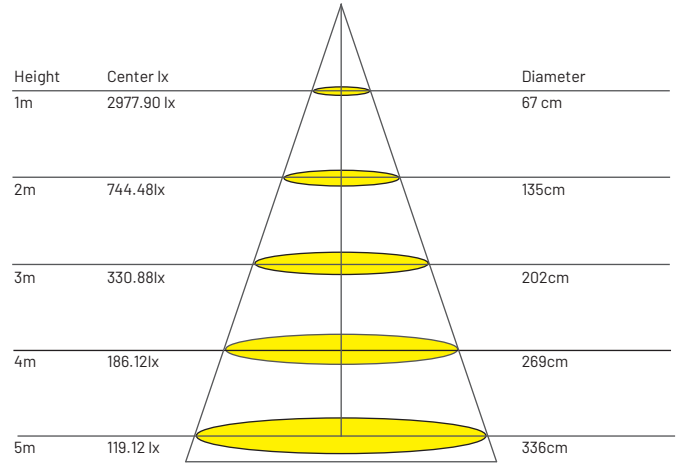

Size

Ø105 mm x H100 mm

Beam Angle Selection

15° / 24° / 38°

Wattage

15 W

Luminous Flux

1330 lm

15 Watt / CRI 93 + / 1330 lm

PHOTOMETRIC

SRL115 / 15W / 38° / 3000K

*All the test results are based on individual light setting, the outcomes may be varied as in different environment conditions

PRODUCT ORDER CODE