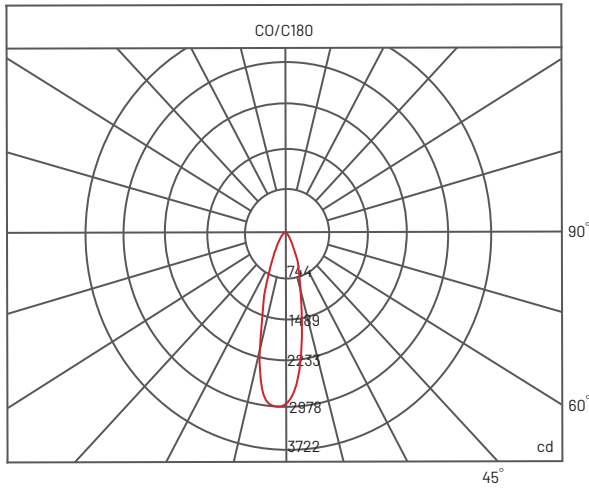

Size

Ø105 mm x H100 mm

Beam Angle Selection

15° / 24° / 38°

Wattage

15 W

Luminous Flux

1330 lm

Colour Rendering

Index 93+

Power Factor

> 0.90

Efficiency

88.8 lm/W

LED Type

CREE CXA1512

15 Watt / CRI 93 + / 1330 lm

PHOTOMETRIC

SRL115 / 15W / 38° / 3000K

*All the test results are based on individual light setting, the outcomes may be varied as in different environment conditions

PRODUCT ORDER CODE