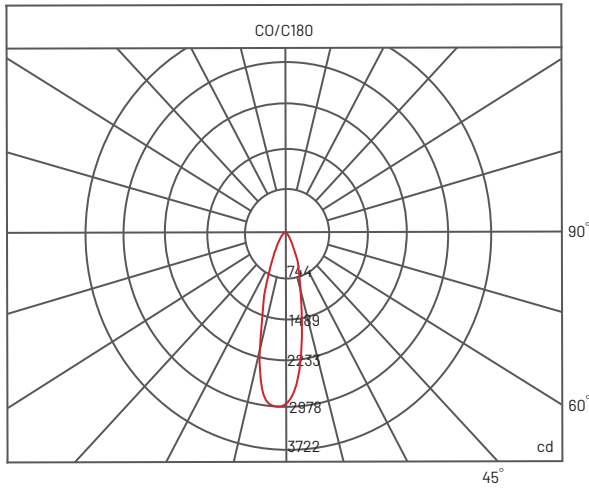

#### Efficiency

88.8 lm/W

#### Warranty

2 Years

**SPECIFICATION SHEET**

AUSTRALIA / INTERNATIONAL

15 Watt / CRI 93 + / 1330 lm

**PHOTOMETRIC**

SRL115 / 15W / 38° / 3000K

\*All the test results are based on individual light setting, the outcomes may be varied as in different environment conditions