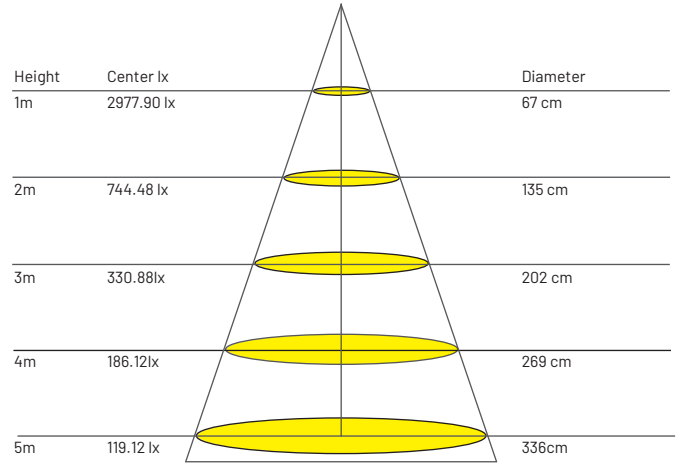

#### Warranty

2 Years

**SPECIFICATION SHEET**

AUSTRALIA / INTERNATIONAL

15 Watt / CRI 93 + / 1330 lm

**PHOTOMETRIC**

SRL115 / 15W / 38° / 3000K

\*All the test results are based on individual light setting, the outcomes may be varied as in different environment conditions