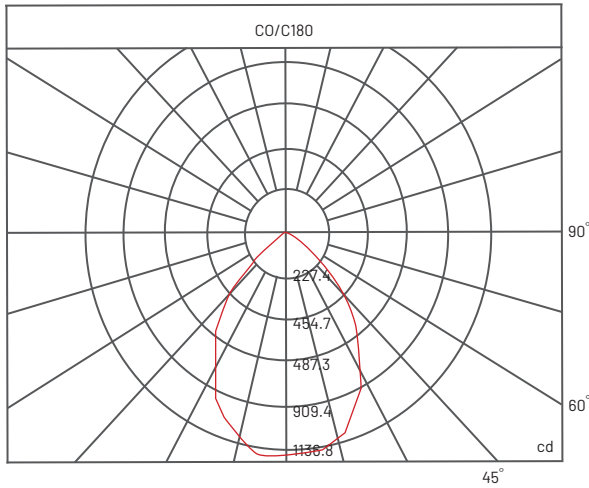

#### IES

Available

**PHOTOMETRIC**

SRL2212 / 12W / 90°

\*All the test results are based on individual light setting, the outcomes may be varied as in different environment conditions

**PRODUCT ORDER CODE**