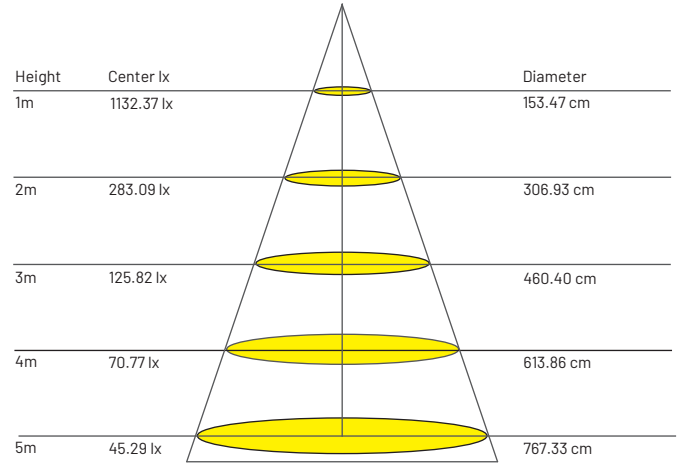

#### IES

Available

**PHOTOMETRIC**

SRL2212 / 12W / 90°

\*All the test results are based on individual light setting, the outcomes may be varied as in different environment conditions

**PRODUCT ORDER CODE**