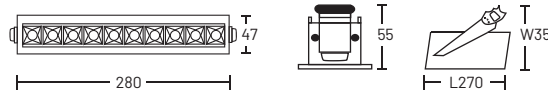

SPECIFICATION SHEET

AUSTRALIA / INTERNATIONAL

ABOUT

- Recessed downlight
- Aluminium body and matte powder coat finish
- 10 deep set optics ensures discrete profile and minimal glare
- Ideal for both general and accent lighting within residential and commercial projects
- C-TICK and SAA Approved

Trim Colour

○ White / ● Black

Colour Temperature

3000K / 4000K

Dimming

Non-Dimming

Cut-Out Size

Ø270 mm x W35 mm

Size

Ø280 mm x W47 mm x H55 mm

Beam Angle Selection

24°

Wattage

20 W

Luminous Flux

1700 lm

Colour Rendering

Index 90+

Power Factor

> 0.93

Efficiency

85.3 lm/W

LED Type

CREE XP-G2

Driver System

EAGL CRISE
30V/600MA

IES

Available

Warranty

2 Years