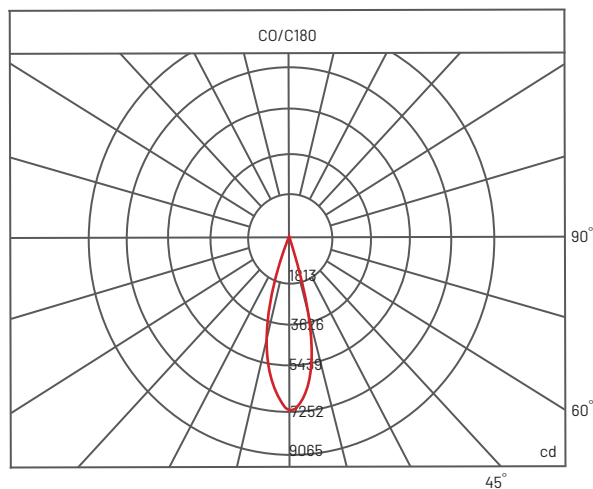

**Size**

Ø280 mm x W47 mm x H55 mm

**Beam Angle Selection**

24°

**Wattage**

20 W

**Luminous Flux**

1700 lm

**Colour Rendering**

Index 90+

**Power Factor**

> 0.93

**Efficiency**

85.3 lm/W

**LED Type**

CREE XP-G2

**Driver System**

EAGL CRISE  
 30V/600MA

**IES**

Available

**Warranty**

2 Years

**PHOTOMETRIC**

SRL-UD10N / 20W / 24° / 3000K