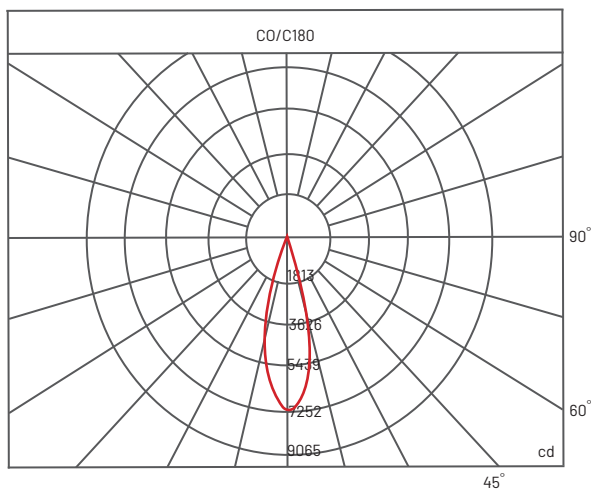

PHOTOMETRIC

SRL-UD10N / 20W / 24° / 3000K