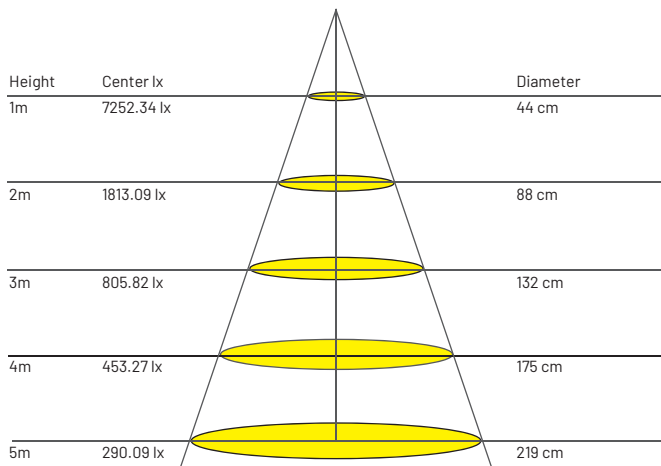

PHOTOMETRIC

SRL-UD10N / 20W / 24° / 3000K