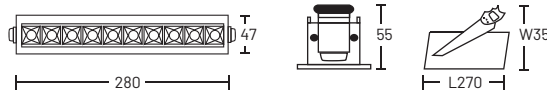

SPECIFICATION SHEET

AUSTRALIA / INTERNATIONAL

ABOUT

- Recessed downlight
- Aluminium body and matte powder coat finish
- 10 deep set optics ensures discrete profile and minimal glare
- Ideal for both general and accent lighting within residential and commercial projects
- C-TICK and SAA Approved

Trim Colour

○ White / ● Black

Colour Temperature

3000K / 4000K

Dimming

Non-Dimming

Cut-Out Size

Ø270 mm x W35 mm

Size

Ø280 mm x W47 mm x H55 mm

Beam Angle Selection

24°

Wattage

20 W

Luminous Flux

1700 lm

Colour Rendering

Index 90+

Power Factor

> 0.93

Efficiency

85.3 lm/W

LED Type

CREE XP-G2

Driver System

EAGL CRISE
30V/600MA

IES

Available

Warranty

2 Years