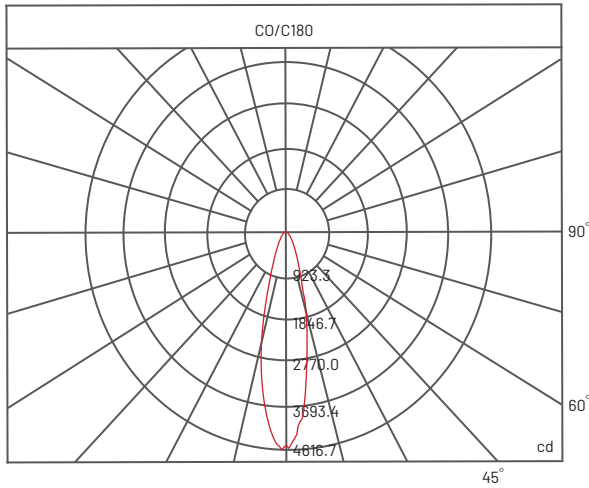

Size

Ø103 mm x H113 mm

Beam Angle Selection

15° / 24° / 38°

Wattage

13 W

Luminous Flux

1125 lm

*All the test results are based on individual light setting, the outcomes may be varied as in different environment conditions

PRODUCT ORDER CODE

[E.G. SRL1615 - WH - 3000K - 15° - DIM]