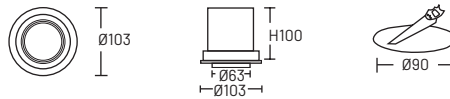

SPECIFICATION SHEET

AUSTRALIA / INTERNATIONAL

13 Watt / CRI 93 + / 1125 lm

ABOUT

- Recessed LED downlight
- Aluminium body and matte powder coat finish
- Subtle interest in design, with ability to be pulled out and rotated
- Offering both accent and general lighting with 360degree rotation and 90 degree tilt.
- C-TICK and SAA Approved

Trim Colour

○ White / ● Black

Colour Temperature

3000K / 4000K / 5000K

Dimming

Optional

Cut-Out Size

Ø90 mm

Size

Ø103 mm x H113 mm

Beam Angle Selection

15° / 24° / 38°

Wattage

13 W

Luminous Flux

1125 lm