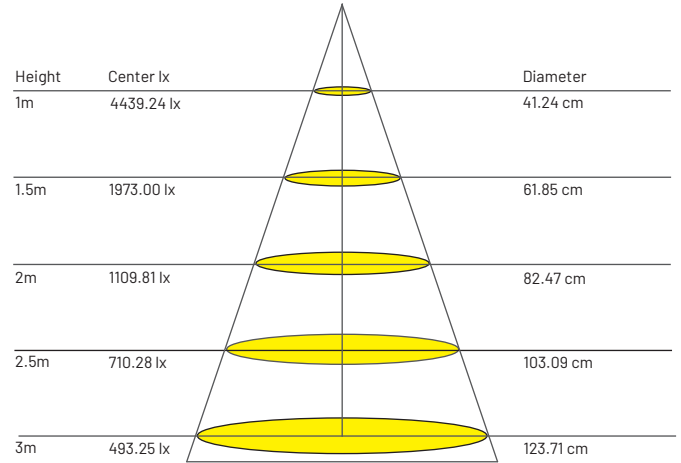

Size

Ø103 mm x H113 mm

Beam Angle Selection

15° / 24° / 38°

Wattage

13 W

Luminous Flux

1125 lm

*All the test results are based on individual light setting, the outcomes may be varied as in different environment conditions

PRODUCT ORDER CODE

[E.G. SRL1615 - WH - 3000K - 15° - DIM]