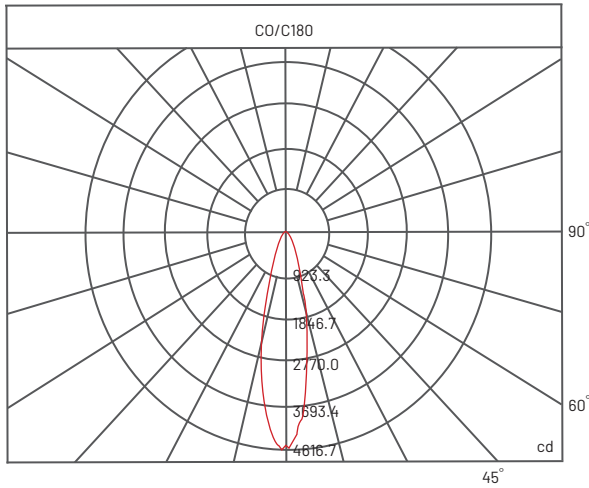

Size

Ø103 mm x H113 mm

Beam Angle Selection

15° / 24° / 38°

Wattage

13 W

Luminous Flux

1125 lm

13 Watt / CRI 93 + / 1125 lm

PHOTOMETRIC

SRL1615 / 13W / 24° / 3000K

*All the test results are based on individual light setting, the outcomes may be varied as in different environment conditions

PRODUCT ORDER CODE