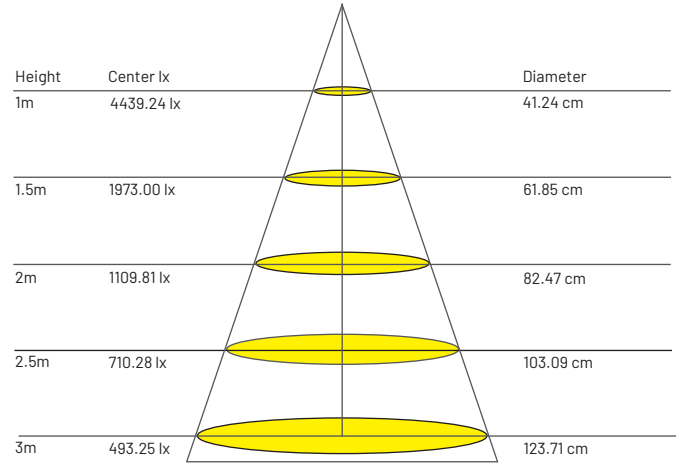

Size

Ø103 mm x H113 mm

Beam Angle Selection

15° / 24° / 38°

Wattage

13 W

Luminous Flux

1125 lm

13 Watt / CRI 93 + / 1125 lm

PHOTOMETRIC

SRL1615 / 13W / 24° / 3000K

*All the test results are based on individual light setting, the outcomes may be varied as in different environment conditions

PRODUCT ORDER CODE