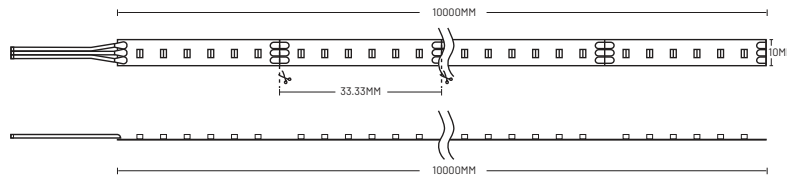

# LED STRIP LIGHT SL24180-CCT

### ABOUT

- Flexible LED CCT striplight with close pitch of 180 LEDs per metre for reduced spotting effect
- Adjustable colour temperature range from warm white to cool white (2700K - 6500K).
- Available in reels up to 10 metres with cutting intervals of 33.33mm, which is the smallest cut interval on the market for 24V
- Even illumination with no dark areas at the ends.
- Can be paired with a variety of extrusion profiles to suit any interior scheme
- Ideal for high-end application C-TICK and SAA Approved.
- Must be paired with controller (MSLC-035) and a remote to turn the colour
- Compatible with DALI system, 1-10V system

#### Size

1.5mm X 10mm