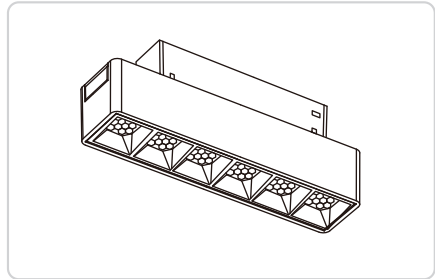

Linear Grille Lamp

MT-J20-GS12/18/24

Product Selection

Model:	MT-J20-GS12	MT-J20-GS18	MT-J20-GS24
Power:	12W	18W	24W
Size:	L220 x W22 x H25	L325 x W22 x H25	L430 x W22 x H25
Colour Temperature:	3000K	4000K	
Trim Colour:	Black	White	
Dimming Option:	Non-Dim	DALI	0-10V