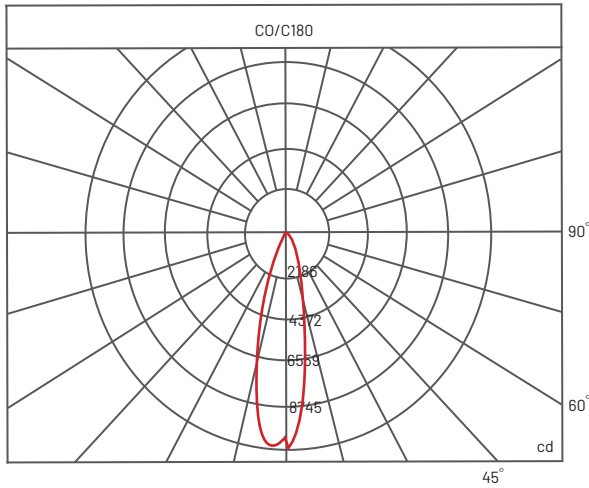

Trim Colour

○ White / ● Black

Light Size

Ø75 mm x H175 mm

Wattage

28 W

Power Factor

> 0.97

Efficiency

90 lm/W

IES

Available

Dimming

Optional

Beam Angle Selection

38°

*All the test results are based on individual light setting, the outcomes may be varied as in different environment conditions

PRODUCT ORDER CODE

[E.G. SRL3528 - WH - 3000K - 15° - DIM]