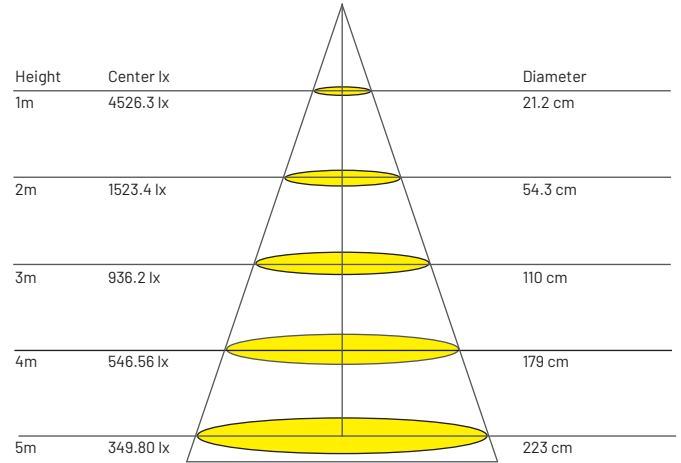

Trim Colour

○ White / ● Black

Light Size

Ø75 mm x H175 mm

Wattage

28 W

Power Factor

> 0.97

Efficiency

90 lm/W

IES

Available

Dimming

Optional

Beam Angle Selection

38°

*All the test results are based on individual light setting, the outcomes may be varied as in different environment conditions

PRODUCT ORDER CODE

[E.G. SRL3528 - WH - 3000K - 15° - DIM]