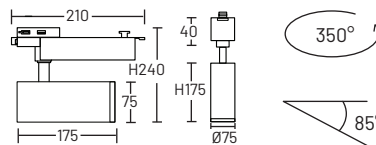

SPECIFICATION SHEET

AUSTRALIA / INTERNATIONAL

28 Watt / CRI 93 + / 2520 lm

ABOUT

- Track mounted LED spotlight
- Aluminium body and matte powder coat finish
- Fully adjustable rotation and dimmable lighting
- Ideal for spaces with higher ceilings around 3.5 metres
- Utilised in retail and commercial projects which require clear illumination
- C-TICK and SAA Approved

Trim Colour

○ White / ● Black

Light Size

Ø75 mm x H175 mm

Wattage

28 W

Power Factor

> 0.97

Driver System

Lifud LED Driver

Colour Temperature

3000K / 4000K / 5000K

Overall Size

H240 mm x L210 mm

Luminous Flux

2520 lm