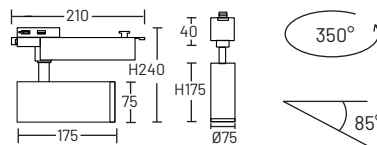

SPECIFICATION SHEET

AUSTRALIA / INTERNATIONAL

28 Watt / CRI 93 + / 2520 lm

ABOUT

- Track mounted LED spotlight
- Aluminium body and matte powder coat finish
- Fully adjustable rotation and dimmable lighting
- Ideal for spaces with higher ceilings around 3.5 metres
- Utilised in retail and commercial projects which require clear illumination
- C-TICK and SAA Approved

Trim Colour

○ White / ● Black

Colour Temperature

3000K / 4000K / 5000K

Dimming

Optional

Light Size

Ø75 mm x H175 mm

Overall Size

H240 mm x L210 mm

Beam Angle Selection

38°

Wattage

28 W

Luminous Flux

2520 lm

Colour Rendering

Index 93+

Power Factor

> 0.97

Efficiency

90 lm/W

LED Type

CREE CXA1820

Driver System

Lifud LED Driver

IES

Available

Warranty

2 Years