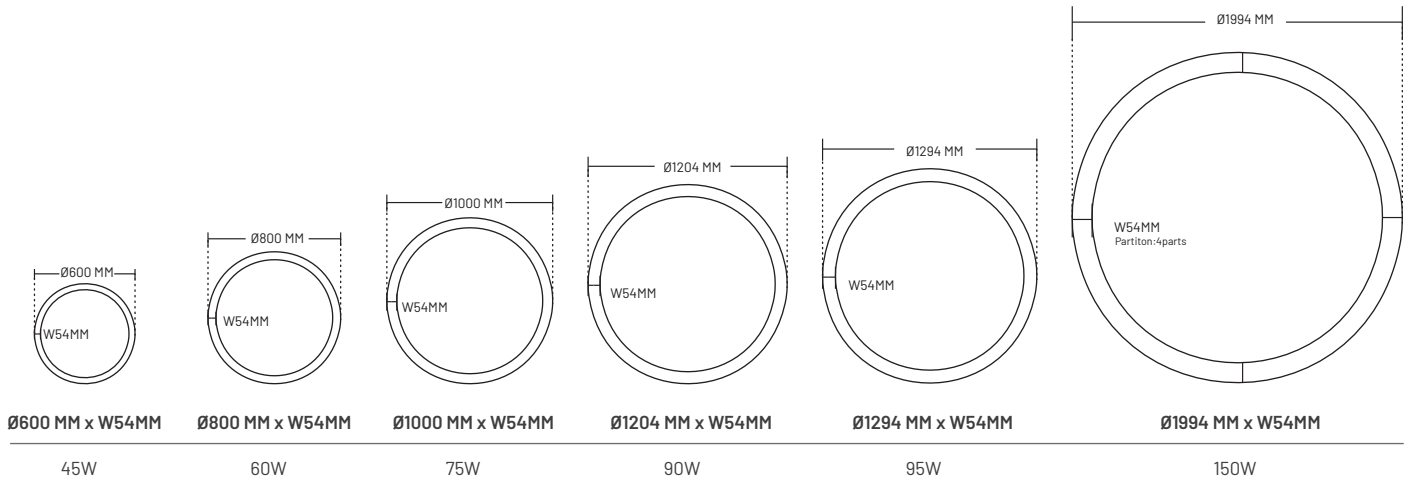

Luminaire Optic

The material and structure of diffuser provide uniform and shadow-free illumination

Material

6063 Aluminum
+ Diffused PMMA/PC

Size

W54 mm x H75 mm

Luminous Efficacy

> 87 W/M

Colour Rendering

> 90

Beam Angle Selection

110°

Ambient Temperature

25 °C

SPECIFICATION SHEET

AUSTRALIA / INTERNATIONAL

RING-SHAPED SUSPENDED

SPECIFICATIONS

Trim Colour	○ White / ● Black
Colour Temperature	3000K / 4000K / 5000K / 6000K
Installation	Suspended / Recessed / Surface Mounted

SPLICEABLE