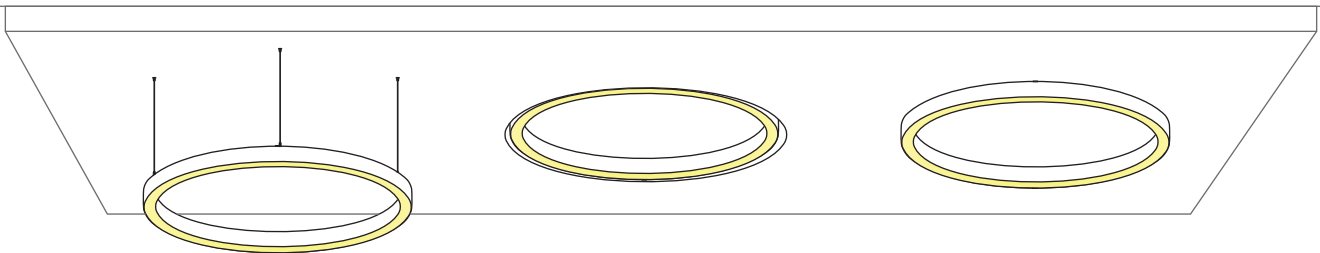

Luminaire Optic

The material and structure of diffuser provide uniform and shadow-free illumination

Material

6063 Aluminum
+ Diffused PMMA/PC

Size

W54 mm x H75 mm

Luminous Efficacy

> 87 W/M

Colour Rendering

> 90

Beam Angle Selection

110°

Ambient Temperature

25 °C

SPECIFICATION SHEET

AUSTRALIA / INTERNATIONAL

RING-SHAPED SUSPENDED

SPECIFICATIONS

Trim Colour	○ White / ● Black
Colour Temperature	3000K / 4000K / 5000K / 6000K
Installation	Suspended / Recessed / Surface Mounted

SPLICEABLE