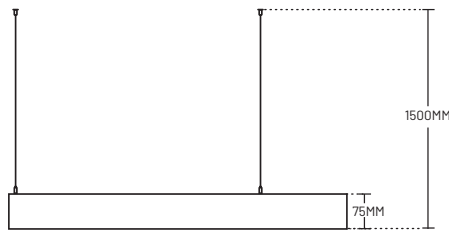

Luminaire Optic

The material and structure of diffuser provide uniform and shadow-free illumination

Material

Die-cast Aluminum Alloy
+ Diffused PMMA

Size

W54 mm x H75 mm

Luminous Efficacy

> 87 W/M

HEXAGON-SHAPED SUSPENDED

SPECIFICATIONS

W640MM x D554MM x H75MM

Rated Power	45W
Trim Colour	○White / ●Black
Installation	Suspended
Colour Temperature	3000K / 4000K / 6000K

W840MM x D727.5MM x H75MM

Rated Power	60W
Trim Colour	○White / ●Black
Installation	Suspended
Colour Temperature	3000K / 4000K / 6000K

W1020MM x D883MM x H75MM

Rated Power	68W
Trim Colour	○White / ●Black
Installation	Suspended
Colour Temperature	3000K / 4000K / 6000K

W1240MM x D1074MM x H75MM

Rated Power	90W
Trim Colour	○White / ●Black
Installation	Suspended
Colour Temperature	3000K / 4000K / 6000K

W1600MM x D1385.6MM x H75MM

Rated Power	115W
Trim Colour	○White / ●Black
Installation	Suspended
Colour Temperature	3000K / 4000K / 6000K