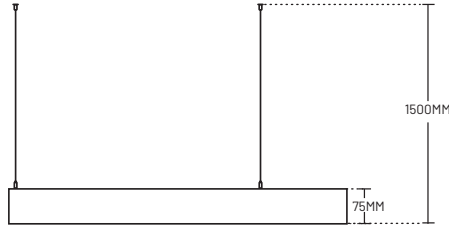

Luminaire Optic

The material and structure of diffuser provide uniform and shadow-free illumination

Material

Die-cast Aluminum Alloy
+ Diffused PMMA

Size

W54 mm x H75 mm

Luminous Efficacy

> 87 W/M

HEXAGON-SHAPED SUSPENDED

SPECIFICATIONS

W640MM x D554MM x H75MM

Rated Power	45W
Trim Colour	○White / ●Black
Installation	Suspended
Colour Temperature	3000K / 4000K / 6000K

W840MM x D727.5MM x H75MM

Rated Power	60W
Trim Colour	○White / ●Black
Installation	Suspended
Colour Temperature	3000K / 4000K / 6000K

W1020MM x D883MM x H75MM

Rated Power	68W
Trim Colour	○White / ●Black
Installation	Suspended
Colour Temperature	3000K / 4000K / 6000K

W1240MM x D1074MM x H75MM

Rated Power	90W
Trim Colour	○White / ●Black
Installation	Suspended
Colour Temperature	3000K / 4000K / 6000K

W1600MM x D1385.6MM x H75MM

Rated Power	115W
Trim Colour	○White / ●Black
Installation	Suspended
Colour Temperature	3000K / 4000K / 6000K