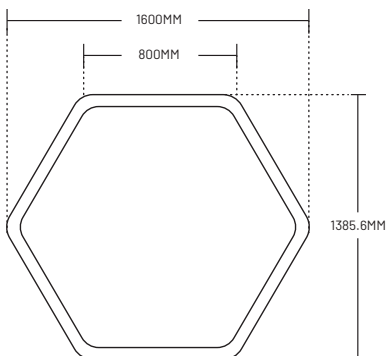

Luminaire Optic

The material and structure of diffuser provide uniform and shadow-free illumination

Material

Die-cast Aluminum Alloy
+ Diffused PMMA

Size

W54 mm x H75 mm

Luminous Efficacy

> 87 W/M

HEXAGON-SHAPED SUSPENDED

SPECIFICATIONS

W640MM x D554MM x H75MM

Rated Power	45W
Trim Colour	○White / ●Black
Installation	Suspended
Colour Temperature	3000K / 4000K / 6000K

W840MM x D727.5MM x H75MM

Rated Power	60W
Trim Colour	○White / ●Black
Installation	Suspended
Colour Temperature	3000K / 4000K / 6000K

W1020MM x D883MM x H75MM

Rated Power	68W
Trim Colour	○White / ●Black
Installation	Suspended
Colour Temperature	3000K / 4000K / 6000K

W1240MM x D1074MM x H75MM

Rated Power	90W
Trim Colour	○White / ●Black
Installation	Suspended
Colour Temperature	3000K / 4000K / 6000K

W1600MM x D1385.6MM x H75MM

Rated Power	115W
Trim Colour	○White / ●Black
Installation	Suspended
Colour Temperature	3000K / 4000K / 6000K