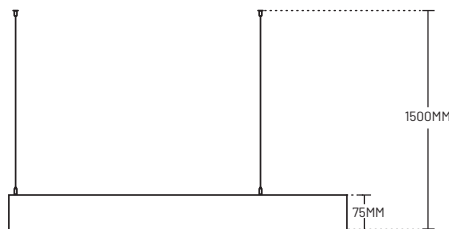

Luminaire Optic

The material and structure of diffuser provide uniform and shadow-free illumination

Material

Die-cast Aluminum Alloy
+ Diffused PMMA

Size

W54 mm x H75 mm

Luminous Efficacy

> 87 W/M

HEXAGON-SHAPED SUSPENDED

SPECIFICATIONS

W640MM x D554MM x H75MM

Rated Power	45W
Trim Colour	○White / ●Black
Installation	Suspended
Colour Temperature	3000K / 4000K / 6000K

W840MM x D727.5MM x H75MM

Rated Power	60W
Trim Colour	○White / ●Black
Installation	Suspended
Colour Temperature	3000K / 4000K / 6000K

W1020MM x D883MM x H75MM

Rated Power	68W
Trim Colour	○White / ●Black
Installation	Suspended
Colour Temperature	3000K / 4000K / 6000K

W1240MM x D1074MM x H75MM

Rated Power	90W
Trim Colour	○White / ●Black
Installation	Suspended
Colour Temperature	3000K / 4000K / 6000K

W1600MM x D1385.6MM x H75MM

Rated Power	115W
Trim Colour	○White / ●Black
Installation	Suspended
Colour Temperature	3000K / 4000K / 6000K