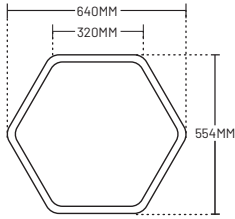

Luminaire Optic

The material and structure of diffuser provide uniform and shadow-free illumination

Material

Die-cast Aluminum Alloy
+ Diffused PMMA

Size

W54 mm x H75 mm

Luminous Efficacy

> 87 W/M

HEXAGON-SHAPED SUSPENDED

SPECIFICATIONS

W640MM x D554MM x H75MM

Rated Power	45W
Trim Colour	○White / ●Black
Installation	Suspended
Colour Temperature	3000K / 4000K / 6000K

W840MM x D727.5MM x H75MM

Rated Power	60W
Trim Colour	○White / ●Black
Installation	Suspended
Colour Temperature	3000K / 4000K / 6000K

W1020MM x D883MM x H75MM

Rated Power	68W
Trim Colour	○White / ●Black
Installation	Suspended
Colour Temperature	3000K / 4000K / 6000K

W1240MM x D1074MM x H75MM

Rated Power	90W
Trim Colour	○White / ●Black
Installation	Suspended
Colour Temperature	3000K / 4000K / 6000K

W1600MM x D1385.6MM x H75MM

Rated Power	115W
Trim Colour	○White / ●Black
Installation	Suspended
Colour Temperature	3000K / 4000K / 6000K