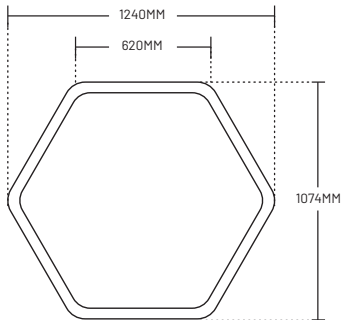

Luminaire Optic

The material and structure of diffuser provide uniform and shadow-free illumination

Material

Die-cast Aluminum Alloy
+ Diffused PMMA

Size

W54 mm x H75 mm

Luminous Efficacy

> 87 W/M

HEXAGON-SHAPED SUSPENDED

SPECIFICATIONS

W640MM x D554MM x H75MM

Rated Power	45W
Trim Colour	○White / ●Black
Installation	Suspended
Colour Temperature	3000K / 4000K / 6000K

W840MM x D727.5MM x H75MM

Rated Power	60W
Trim Colour	○White / ●Black
Installation	Suspended
Colour Temperature	3000K / 4000K / 6000K

W1020MM x D883MM x H75MM

Rated Power	68W
Trim Colour	○White / ●Black
Installation	Suspended
Colour Temperature	3000K / 4000K / 6000K

W1240MM x D1074MM x H75MM

Rated Power	90W
Trim Colour	○White / ●Black
Installation	Suspended
Colour Temperature	3000K / 4000K / 6000K

W1600MM x D1385.6MM x H75MM

Rated Power	115W
Trim Colour	○White / ●Black
Installation	Suspended
Colour Temperature	3000K / 4000K / 6000K