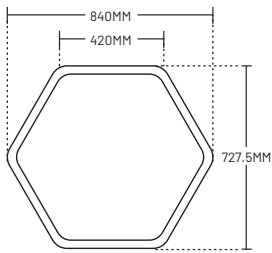

Luminaire Optic

The material and structure of diffuser provide uniform and shadow-free illumination

Material

Die-cast Aluminum Alloy
+ Diffused PMMA

Size

W54 mm x H75 mm

Luminous Efficacy

> 87 W/M

HEXAGON-SHAPED SUSPENDED

SPECIFICATIONS

W640MM x D554MM x H75MM

Rated Power	45W
Trim Colour	○White / ●Black
Installation	Suspended
Colour Temperature	3000K / 4000K / 6000K

W840MM x D727.5MM x H75MM

Rated Power	60W
Trim Colour	○White / ●Black
Installation	Suspended
Colour Temperature	3000K / 4000K / 6000K

W1020MM x D883MM x H75MM

Rated Power	68W
Trim Colour	○White / ●Black
Installation	Suspended
Colour Temperature	3000K / 4000K / 6000K

W1240MM x D1074MM x H75MM

Rated Power	90W
Trim Colour	○White / ●Black
Installation	Suspended
Colour Temperature	3000K / 4000K / 6000K

W1600MM x D1385.6MM x H75MM

Rated Power	115W
Trim Colour	○White / ●Black
Installation	Suspended
Colour Temperature	3000K / 4000K / 6000K