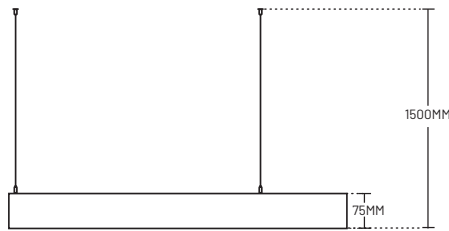

Luminaire Optic

The material and structure of diffuser provide uniform and shadow-free illumination

Material

Die-cast Aluminum Alloy
+ Diffused PMMA

Size

W54 mm x H75 mm

Luminous Efficacy

> 87 W/M

HEXAGON-SHAPED SUSPENDED

SPECIFICATIONS

W640MM x D554MM x H75MM

Rated Power	45W
Trim Colour	○White / ●Black
Installation	Suspended
Colour Temperature	3000K / 4000K / 6000K

W840MM x D727.5MM x H75MM

Rated Power	60W
Trim Colour	○White / ●Black
Installation	Suspended
Colour Temperature	3000K / 4000K / 6000K

W1020MM x D883MM x H75MM

Rated Power	68W
Trim Colour	○White / ●Black
Installation	Suspended
Colour Temperature	3000K / 4000K / 6000K

W1240MM x D1074MM x H75MM

Rated Power	90W
Trim Colour	○White / ●Black
Installation	Suspended
Colour Temperature	3000K / 4000K / 6000K

W1600MM x D1385.6MM x H75MM

Rated Power	115W
Trim Colour	○White / ●Black
Installation	Suspended
Colour Temperature	3000K / 4000K / 6000K