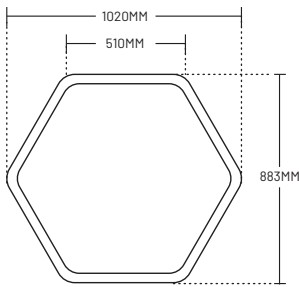

Luminaire Optic

The material and structure of diffuser provide uniform and shadow-free illumination

Material

Die-cast Aluminum Alloy
+ Diffused PMMA

Size

W54 mm x H75 mm

Luminous Efficacy

> 87 W/M

HEXAGON-SHAPED SUSPENDED

SPECIFICATIONS

W640MM x D554MM x H75MM

Rated Power	45W
Trim Colour	○White / ●Black
Installation	Suspended
Colour Temperature	3000K / 4000K / 6000K

W840MM x D727.5MM x H75MM

Rated Power	60W
Trim Colour	○White / ●Black
Installation	Suspended
Colour Temperature	3000K / 4000K / 6000K

W1020MM x D883MM x H75MM

Rated Power	68W
Trim Colour	○White / ●Black
Installation	Suspended
Colour Temperature	3000K / 4000K / 6000K

W1240MM x D1074MM x H75MM

Rated Power	90W
Trim Colour	○White / ●Black
Installation	Suspended
Colour Temperature	3000K / 4000K / 6000K

W1600MM x D1385.6MM x H75MM

Rated Power	115W
Trim Colour	○White / ●Black
Installation	Suspended
Colour Temperature	3000K / 4000K / 6000K