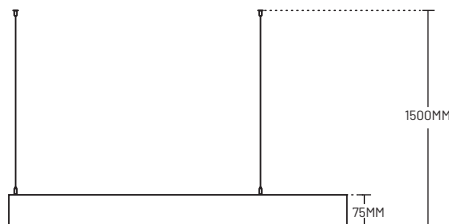

Luminaire Optic

The material and structure of diffuser provide uniform and shadow-free illumination

Material

Die-cast Aluminum Alloy
+ Diffused PMMA

Size

W54 mm x H75 mm

Luminous Efficacy

> 87 W/M

HEXAGON-SHAPED SUSPENDED

SPECIFICATIONS

W640MM x D554MM x H75MM

Rated Power	45W
Trim Colour	○White / ●Black
Installation	Suspended
Colour Temperature	3000K / 4000K / 6000K

W840MM x D727.5MM x H75MM

Rated Power	60W
Trim Colour	○White / ●Black
Installation	Suspended
Colour Temperature	3000K / 4000K / 6000K

W1020MM x D883MM x H75MM

Rated Power	68W
Trim Colour	○White / ●Black
Installation	Suspended
Colour Temperature	3000K / 4000K / 6000K

W1240MM x D1074MM x H75MM

Rated Power	90W
Trim Colour	○White / ●Black
Installation	Suspended
Colour Temperature	3000K / 4000K / 6000K

W1600MM x D1385.6MM x H75MM

Rated Power	115W
Trim Colour	○White / ●Black
Installation	Suspended
Colour Temperature	3000K / 4000K / 6000K