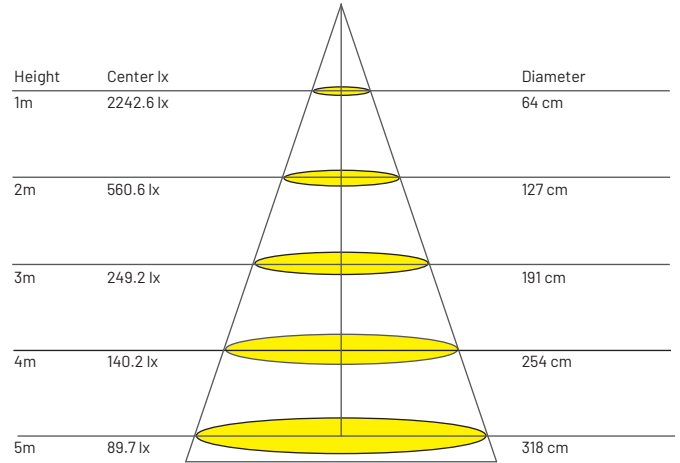

Trim Colour

○ White / ● Black

Size

Ø80 mm x H110 mm

Wattage

10 W

Power Factor

> 0.90

Colour Rendering

Index 93+

LED Type

CREE CXA1507

PHOTOMETRIC

SRL610S / 10W / 38° / 3000K

*All the test results are based on individual light setting, the outcomes may be varied as in different environment conditions