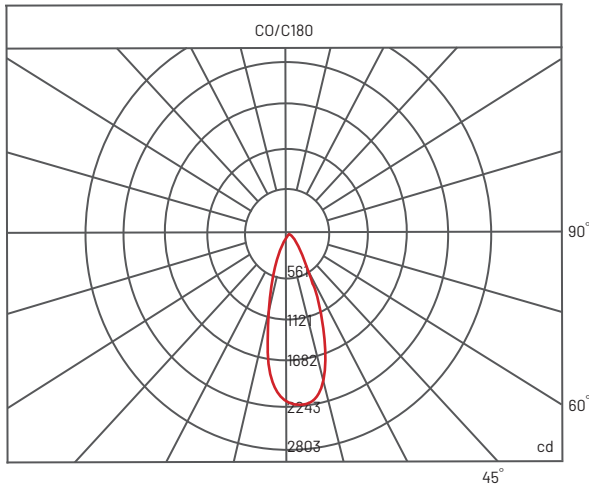

Colour Rendering

Index 93+

LED Type

CREE CXA1507

PHOTOMETRIC

SRL610S / 10W / 38° / 3000K

*All the test results are based on individual light setting, the outcomes may be varied as in different environment conditions