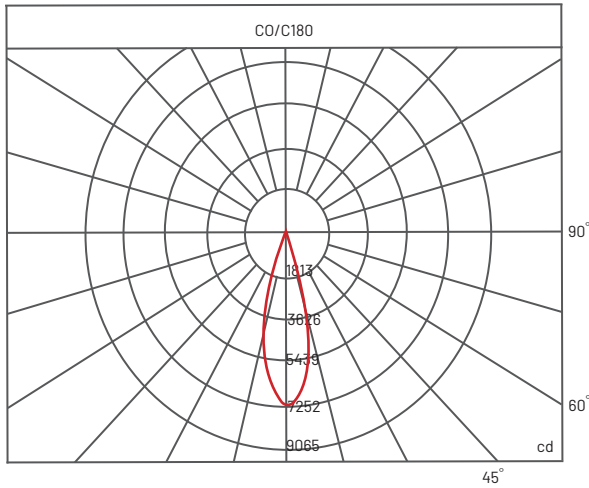

Colour Rendering

Index 90+

Power Factor

> 0.95

Efficiency

90 lm/W

LED Type

OSRAN3030

Driver System

EAGL CRISE 600MA

Warranty

2 Years

PHOTOMETRIC

SRL-UD10S / 20W / 24° / 3000K

*All the test results are based on individual light setting, the outcomes may be varied as in different environment conditions