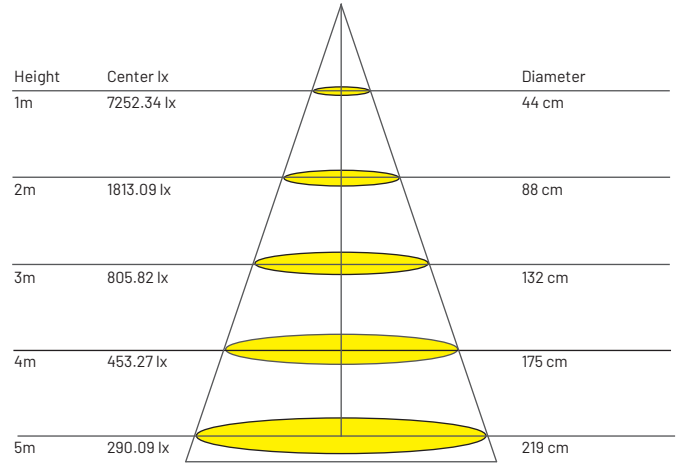

Colour Rendering

Index 90+

Power Factor

> 0.95

Efficiency

90 lm/W

LED Type

OSRAN3030

Driver System

EAGL CRISE 600MA

Warranty

2 Years

PHOTOMETRIC

SRL-UD10S / 20W / 24° / 3000K

*All the test results are based on individual light setting, the outcomes may be varied as in different environment conditions