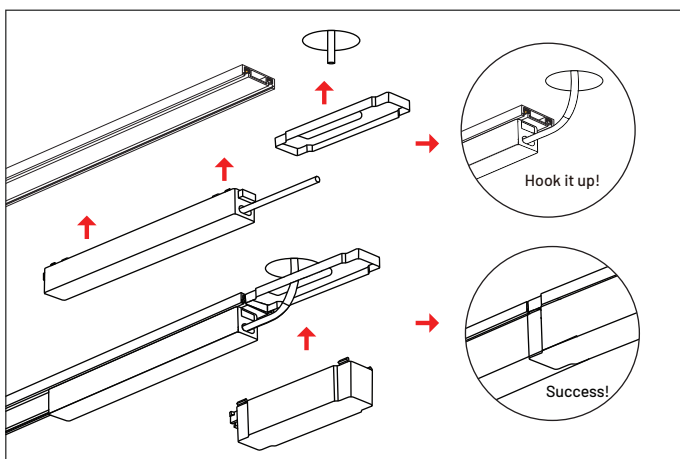

1. **5** Install the built-in driver and cable storage box