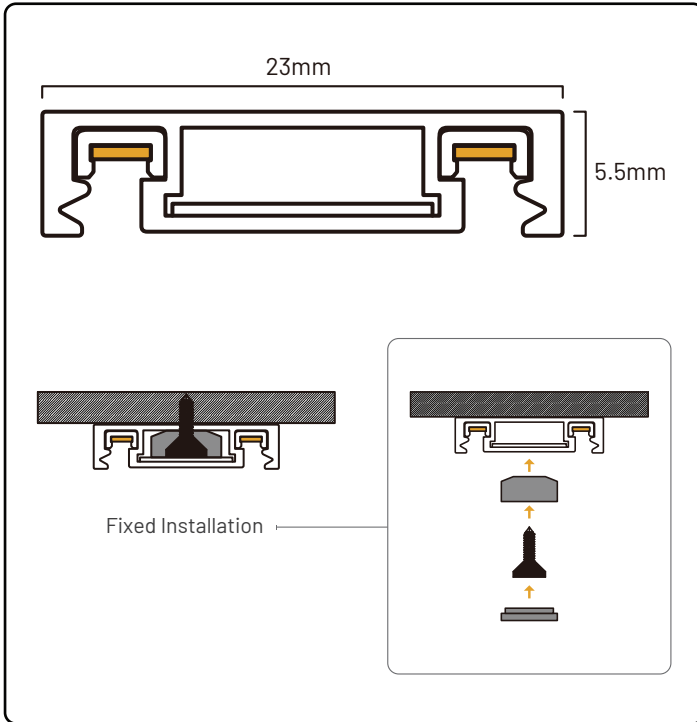

MT-SUT23-FG12/18
Diffused Linear

12

MT-SUT23-T12/15/28
Track Spotlight

13

MT-SUT23-ZD6/12
Adjustable Dot Linear

14

MT-SUT23-D6
Surface Mount Downlight

5.5mm Ultra-Thin Thickness

- **Simplified Installation:** The track bar can be integrated into non-primary lighting solutions, suitable for post-installation and tooling markets, making the installation process easier and more convenient.
- **DIY Splicing:** Users can perform DIY splicing to tailor configurations to their personal preferences.
- **Space Aesthetics:** DIY splicing allows for the creation of a more streamlined and concise aesthetic in the space.

MT-SUT23

THINS MAGNETIC LINE TRACK

- Mounted Track
- 5.5mm Ultra-Thin Thickness
- 48V

Colour

Specifications

L2000mm x W23mm x H5.5mm

L3000mm x W23mm x H5.5mm

Accessories

- 1** Mount the track bar on the ceiling as per your decoration plan. Insert positioning plugs into the track bar's holes and fasten with screws, then cover the holes with the provided caps
- 2** Ensure the rail bar has three holes per meter and secure each with screws to fix it firmly to the ceiling
- 3** Attach the end plug to the track bar, secure it with a screw, and fit the cover. This completes the installation of the track bar