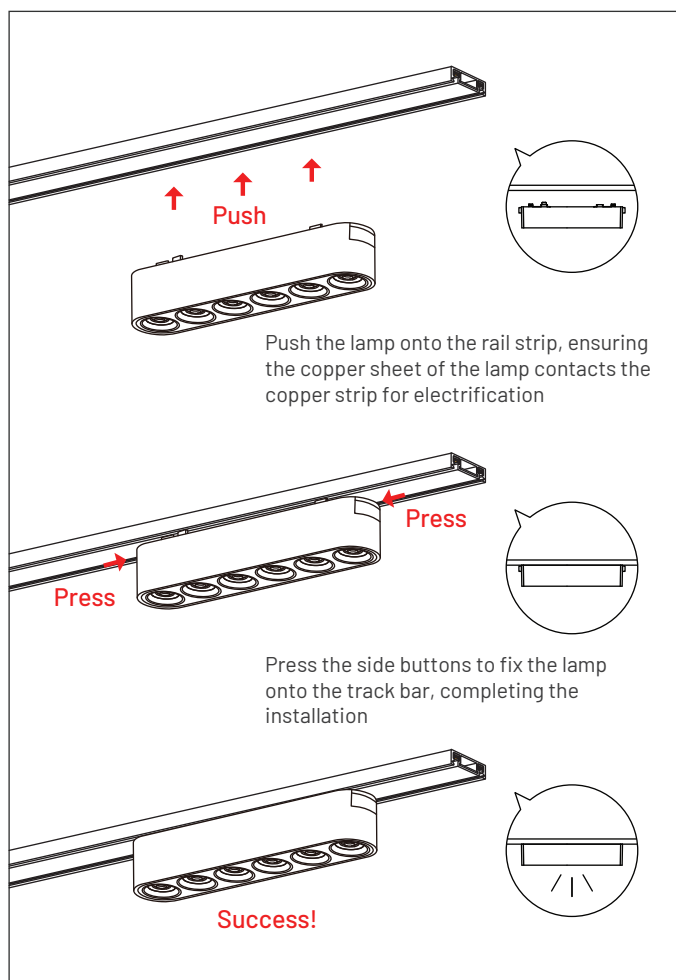

1. **6** Installation of Ultra-Thin Magnetic Rail Lamp