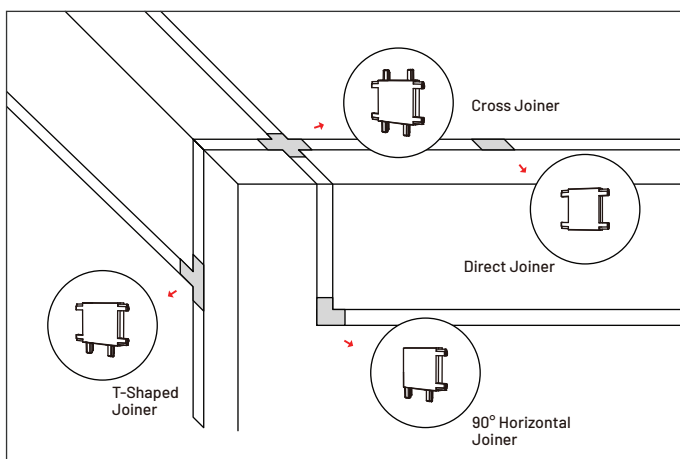

- **Simplified Installation:** The track bar can be integrated into non-primary lighting solutions, suitable for post-installation and tooling markets, making the installation process easier and more convenient.
- **DIY Splicing:** Users can perform DIY splicing to tailor configurations to their personal preferences.
- **Space Aesthetics:** DIY splicing allows for the creation of a more streamlined and concise aesthetic in the space.

Built-in Driver + Cable Storage
MT-SUT23-100W/200W + MT-SUT23-LB

Direct Joiner
MT-SUT23-I

90° Horizontal Joiner
MT-SUT23-L

T-Shaped Joiner
MT-SUT23-T

Cross Joiner
MT-SUT23-C

End Cap
MT-SUT23-END

Input Module - Head
MT-SUT23-E-S

- 1** Mount the track bar on the ceiling as per your decoration plan. Insert positioning plugs into the track bar's holes and fasten with screws, then cover the holes with the provided caps
- 2** Ensure the rail bar has three holes per meter and secure each with screws to fix it firmly to the ceiling
- 3** Attach the end plug to the track bar, secure it with a screw, and fit the cover. This completes the installation of the track bar

- 4** Multiple types of joiners for electrical track connections

- 5** Install the built-in driver and cable storage box

- 6** Installation of Ultra-Thin Magnetic Rail Lamp

Linear Grille Lamp

MT-SUT23-GS6/12/18