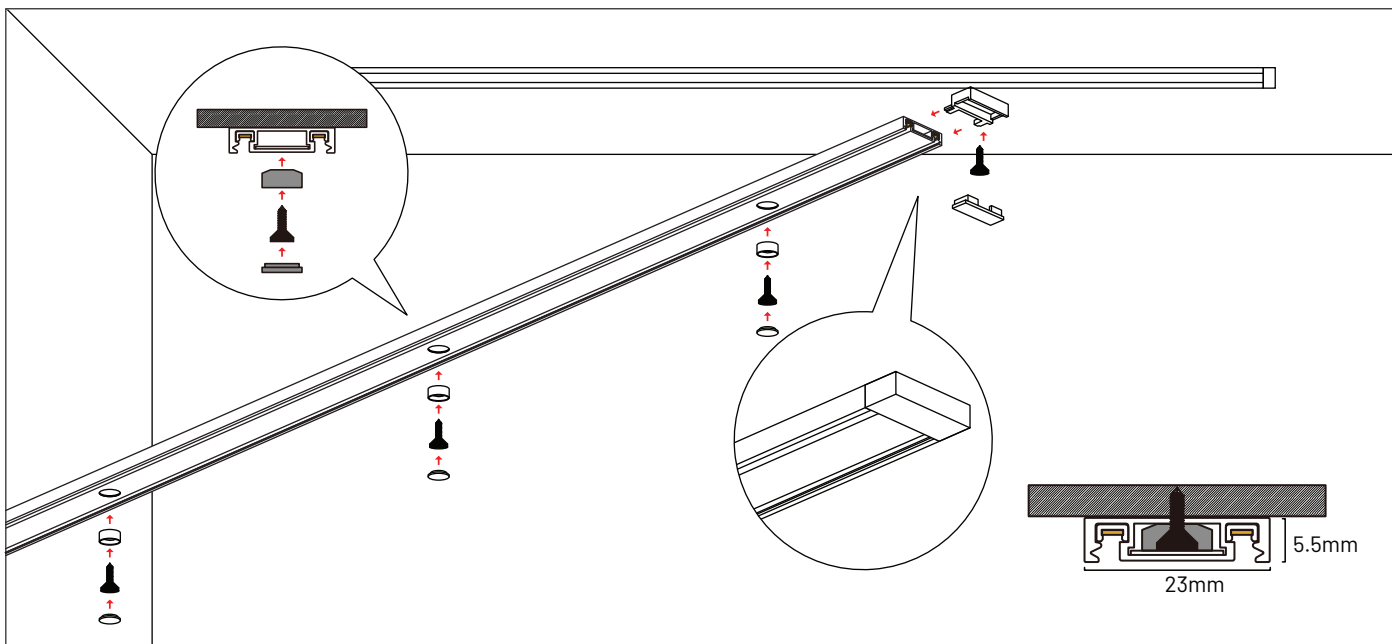

- **Simplified Installation:** The track bar can be integrated into non-primary lighting solutions, suitable for post-installation and tooling markets, making the installation process easier and more convenient.
- **DIY Splicing:** Users can perform DIY splicing to tailor configurations to their personal preferences.
- **Space Aesthetics:** DIY splicing allows for the creation of a more streamlined and concise aesthetic in the space.

Built-in Driver + Cable Storage
MT-SUT23-100W/200W + MT-SUT23-LB

Direct Joiner
MT-SUT23-I

90° Horizontal Joiner
MT-SUT23-L

T-Shaped Joiner
MT-SUT23-T

Cross Joiner
MT-SUT23-C

End Cap
MT-SUT23-END

Input Module - Head
MT-SUT23-E-S

- 1** Mount the track bar on the ceiling as per your decoration plan. Insert positioning plugs into the track bar's holes and fasten with screws, then cover the holes with the provided caps
- 2** Ensure the rail bar has three holes per meter and secure each with screws to fix it firmly to the ceiling
- 3** Attach the end plug to the track bar, secure it with a screw, and fit the cover. This completes the installation of the track bar

- 4** Multiple types of joiners for electrical track connections

- 5** Install the built-in driver and cable storage box

- 6** Installation of Ultra-Thin Magnetic Rail Lamp

Linear Grille Lamp

MT-SUT23-GS6/12/18