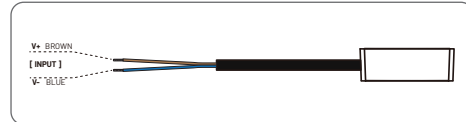

Input Module - Head
MT-SUT23-E-S