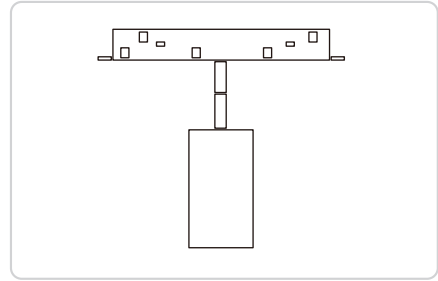

Track Spotlight

MT-J20-GD10/15/20

Product Selection

Model:	MT-J20-GD10	MT-J20-GD15	MT-J20-GD20
Power:	10W	15W	20W
Size:	Ø45 MM x 100 MM	Ø55 MM x 115 MM	Ø55 MM x 120 MM
Colour Temperature:	3000K	4000K	
Trim Colour:	Black	White	
Dimming Option:	Non-Dim	DALI	0-10V