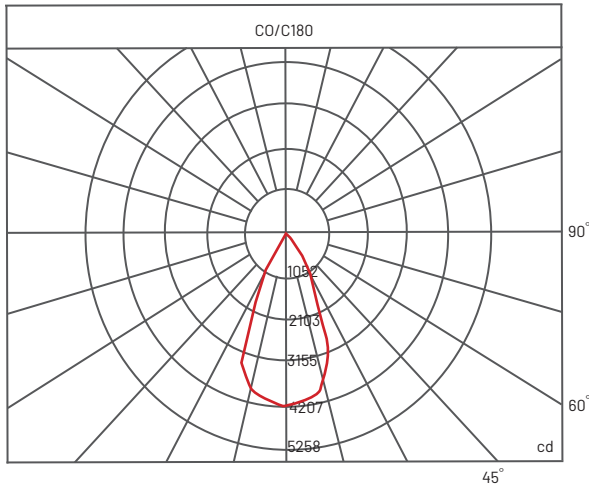

Size

Ø151 mm x H132 mm

Beam Angle Selection

45°

Wattage

35 W

Luminous Flux

2919.9 lm

Colour Rendering

Index 93+

Power Factor

> 0.97

Efficiency

87.07 lm/W

LED Type

CREE CXA1830

Driver System

Lifud LED Driver

IES

Available

Warranty

2 Years

PHOTOMETRIC

SRL835 / 35 W / 45° / 3000K

*All the test results are based on individual light setting, the outcomes may be varied as in different environment conditions

PRODUCT ORDER CODE

[E.G. SRL835 - WH - 3000K - 45° - DIM]