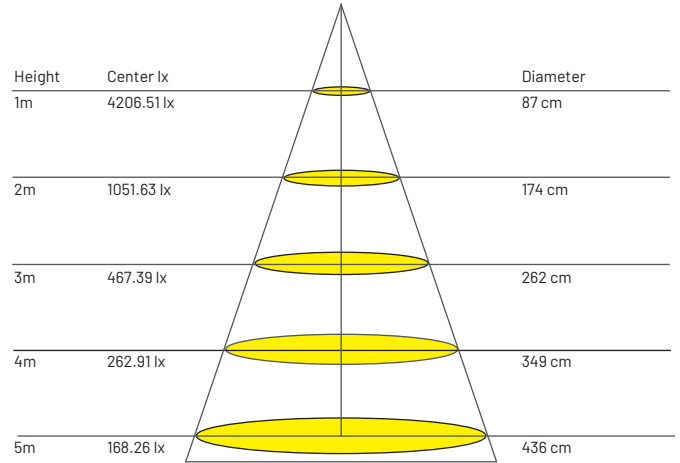

Size

Ø151 mm x H132 mm

Beam Angle Selection

45°

Wattage

35 W

Luminous Flux

2919.9 lm

*All the test results are based on individual light setting, the outcomes may be varied as in different environment conditions

PRODUCT ORDER CODE

[E.G. SRL835 - WH - 3000K - 45° - DIM]