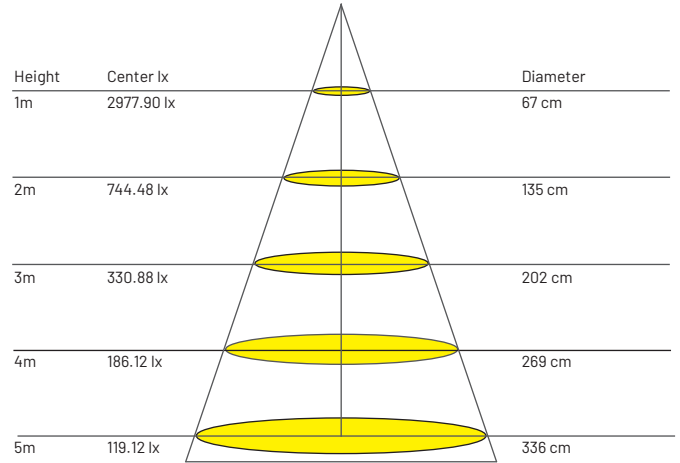

**Size**

Ø103 mm x H66 mm

**Beam Angle Selection**

38°

**Wattage**

15 W

**Luminous Flux**

1242 lm

\*All the test results are based on individual light setting, the outcomes may be varied as in different environment conditions

**PRODUCT ORDER CODE**

[ E.G. SRL815 - WH - 3000K - 38° -DIM ]