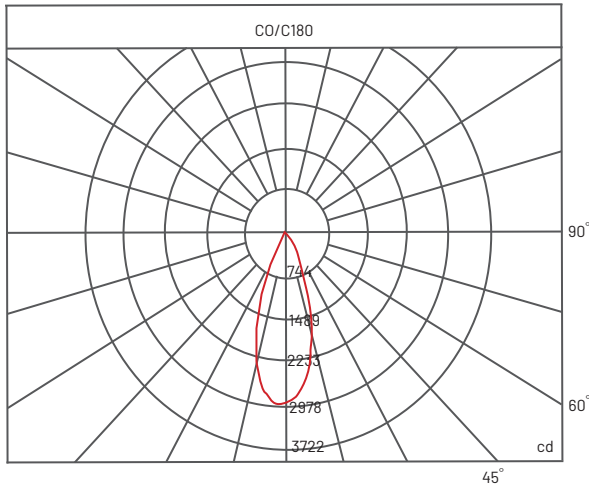

**Size**

Ø103 mm x H66 mm

**Beam Angle Selection**

38°

**Wattage**

15 W

**Luminous Flux**

1242 lm

**Colour Rendering**

Index 93+

**Power Factor**

> 0.95

**Efficiency**

82.86 lm/W

**LED Type**

CREE CXA1512

**Driver System**

Lifud LED Driver

**IES**

Available

**Warranty**

2 Years

**PHOTOMETRIC**

SRL815 / 15W / 38° / 3000K

\*All the test results are based on individual light setting, the outcomes may be varied as in different environment conditions

**PRODUCT ORDER CODE**

[ E.G. SRL815 - WH - 3000K - 38° -DIM ]