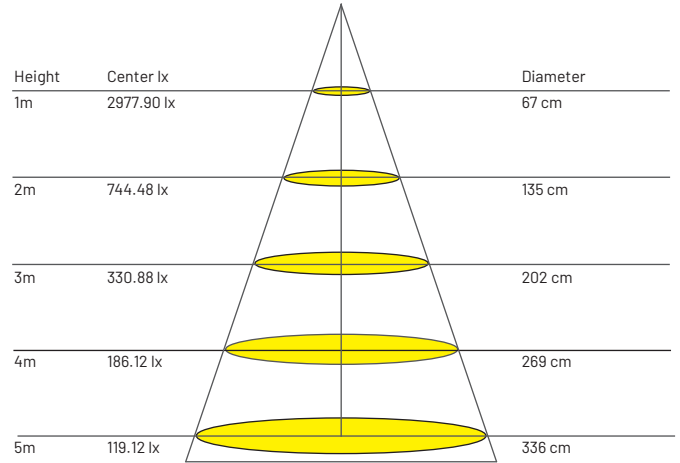

Size

Ø103 mm x H66 mm

Beam Angle Selection

38°

Wattage

15 W

Luminous Flux

1242 lm

*All the test results are based on individual light setting, the outcomes may be varied as in different environment conditions

PRODUCT ORDER CODE

[E.G. SRL815 - WH - 3000K - 38° -DIM]