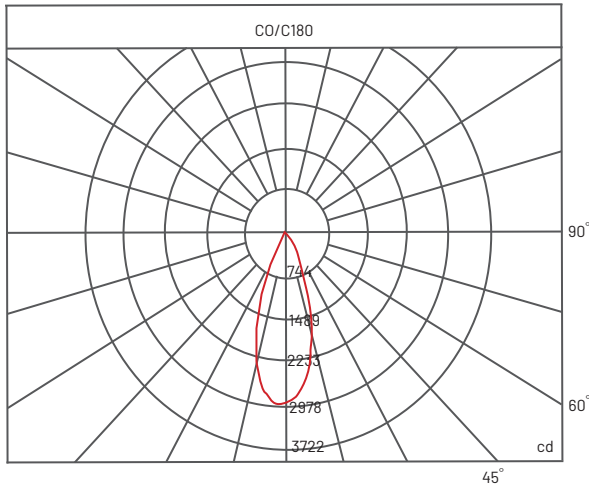

Size

Ø103 mm x H66 mm

Beam Angle Selection

38°

Wattage

15 W

Luminous Flux

1242 lm

Colour Rendering

Index 93+

Power Factor

> 0.95

Efficiency

82.86 lm/W

LED Type

CREE CXA1512

Driver System

Lifud LED Driver

IES

Available

Warranty

2 Years

PHOTOMETRIC

SRL815 / 15W / 38° / 3000K

*All the test results are based on individual light setting, the outcomes may be varied as in different environment conditions

PRODUCT ORDER CODE

[E.G. SRL815 - WH - 3000K - 38° -DIM]