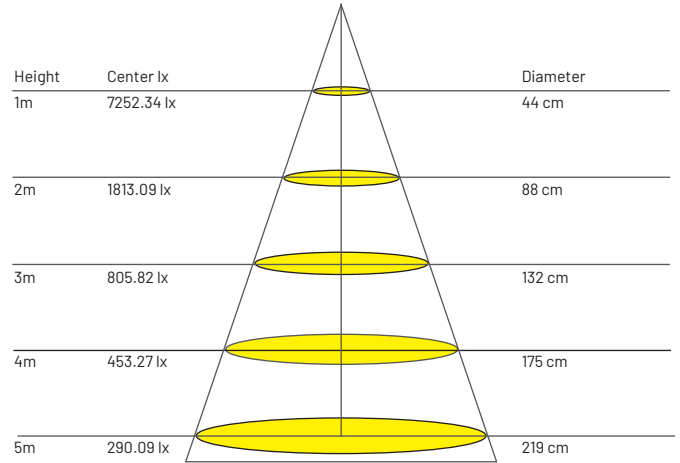

PHOTOMETRIC

SRL-UD10N / 20W / 24° / 3000K