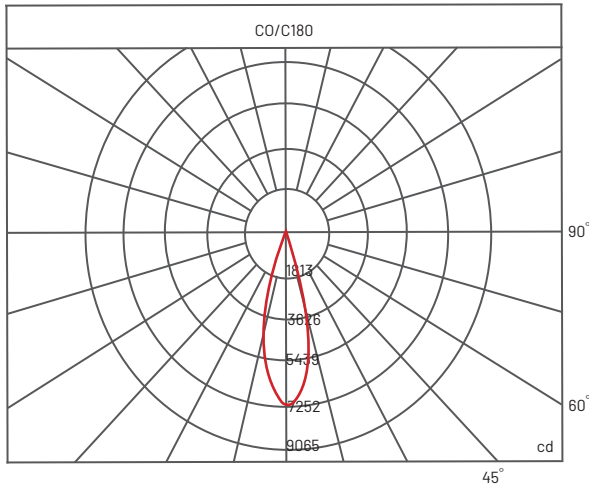

Size

Ø288 mm x W47 mm x H55 mm

Beam Angle Selection

24°

Wattage

20 W

Luminous Flux

1700 lm

Colour Rendering

Index 90+

Power Factor

> 0.93

Efficiency

85.3 lm/W

LED Type

CREE XP-G2

*All the test results are based on individual light setting, the outcomes may be varied as in different environment conditions

PRODUCT ORDER CODE

[E.G. SRL-UD10N - WH - 3000K - 24° -NON-DIM]