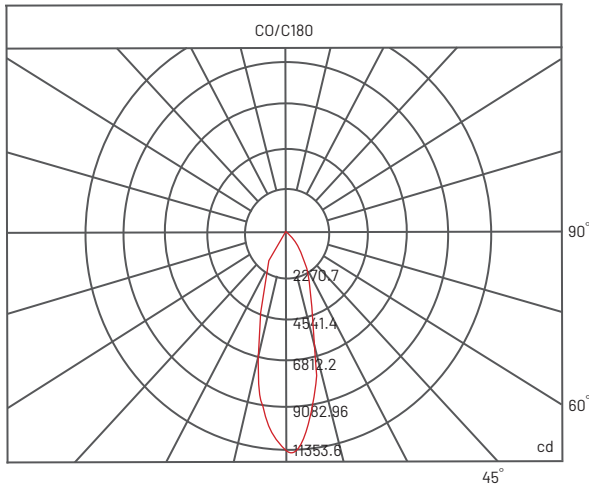

PHOTOMETRIC

SRL1620 / 20W / 24° / 3000K