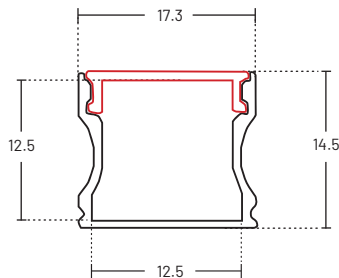

**SPECIFICATION SHEET**  
 AUSTRALIA / INTERNATIONAL

**ABOUT**

- Recessed extrusion for LED Strips that are 8-10 mm wide
- Opal diffuser included
- Invisible LED source
- Offer uniform and soft lighting
- Easy to cut to size
- Supplied as standard in 3 meter length
- Aluminium alloy increasing heat dissipation
- Increase the lifetime of LED strip

**External Size**

17.3 mm x 14.5 mm

**Internal Size**

12.5 mm x 12.5 mm

**Diffuser**

Opal

**Standard Length**

3 meters