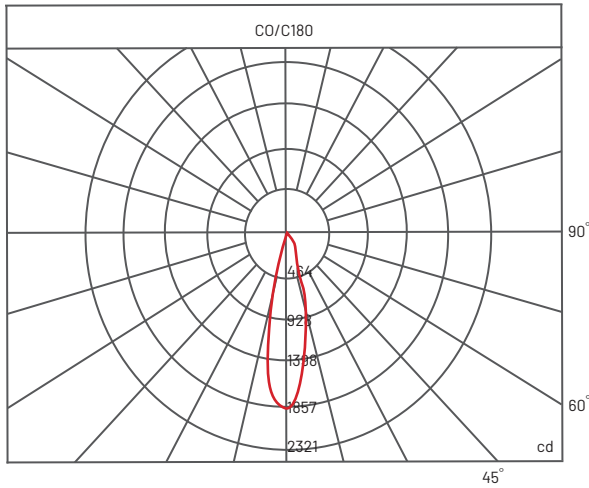

PHOTOMETRIC

SRL17562 / 9W / 24° / 3000K