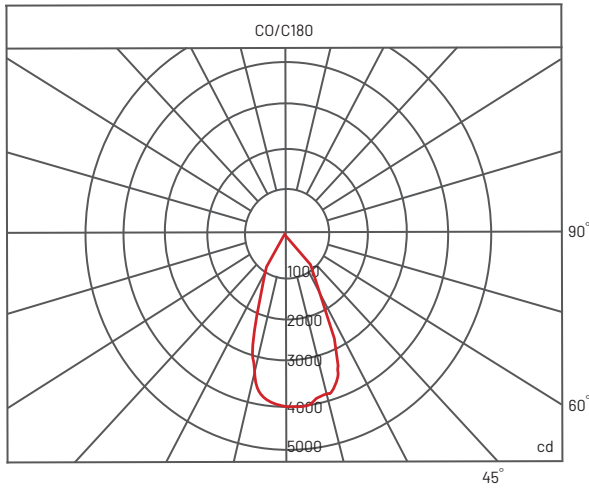

### Efficiency

96.0 lm/W

## SPECIFICATION SHEET

AUSTRALIA / INTERNATIONAL

28 Watt / CRI 93 + / 2756 lm

### PHOTOMETRIC

SRL828 / 28W / 45° / 3000K

\*All the test results are based on individual light setting, the outcomes may be varied as in different environment conditions