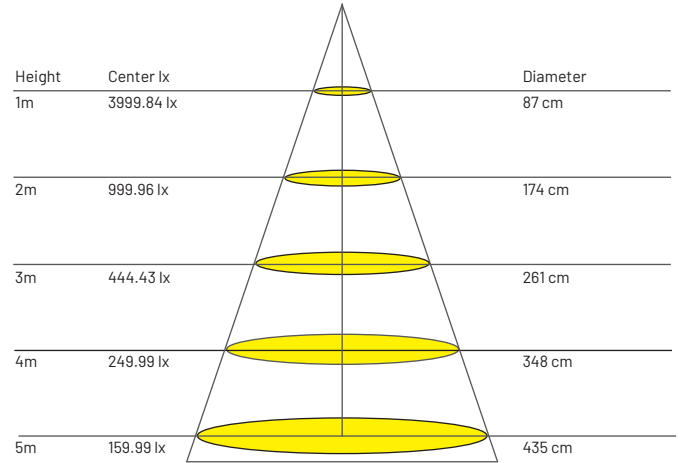

## SPECIFICATION SHEET

AUSTRALIA / INTERNATIONAL

28 Watt / CRI 93 + / 2756 lm

### PHOTOMETRIC

SRL828 / 28W / 45° / 3000K

\*All the test results are based on individual light setting, the outcomes may be varied as in different environment conditions