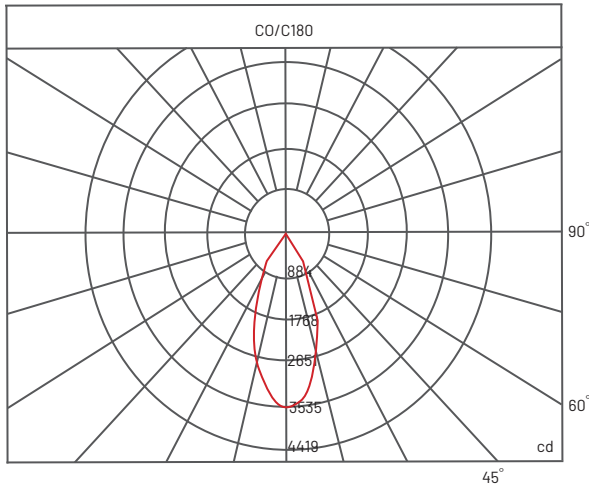

Size

Ø130 mm x H108 mm

Beam Angle Selection

40°

Wattage

25 W

Luminous Flux

1862 lm

Colour Rendering

Index 93+

Power Factor

> 0.9

Efficiency

79.29 lm/W

LED Type

CREE CXA1820

*All the test results are based on individual light setting, the outcomes may be varied as in different environment conditions

PRODUCT ORDER CODE

[E.G. SRL825 - WH - 3000K - 40° -DIM]