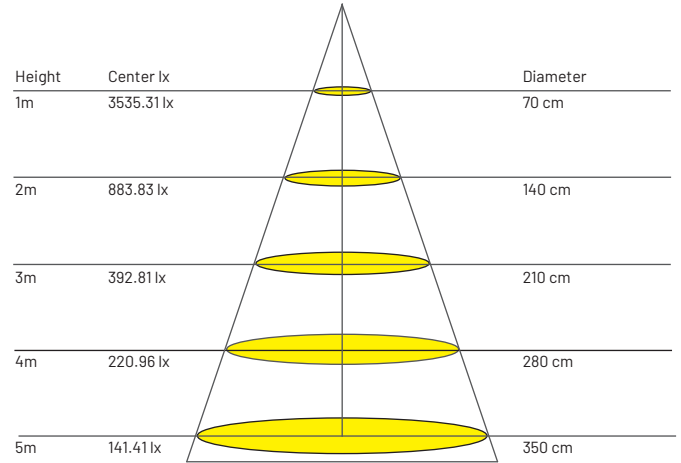

Size

Ø130 mm x H108 mm

Beam Angle Selection

40°

Wattage

25 W

Luminous Flux

1862 lm

*All the test results are based on individual light setting, the outcomes may be varied as in different environment conditions

PRODUCT ORDER CODE

[E.G. SRL825 - WH - 3000K - 40° -DIM]