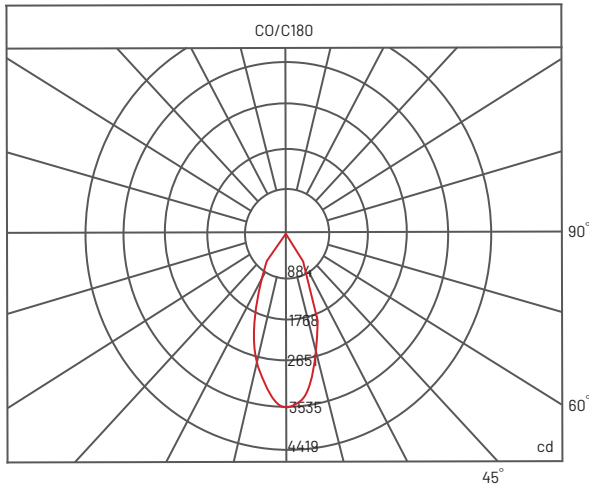

SPECIFICATION SHEET

AUSTRALIA / INTERNATIONAL

25 Watt / CRI 93 + / 1862 lm

PHOTOMETRIC

SRL825 / 22W / 40° / 3000K