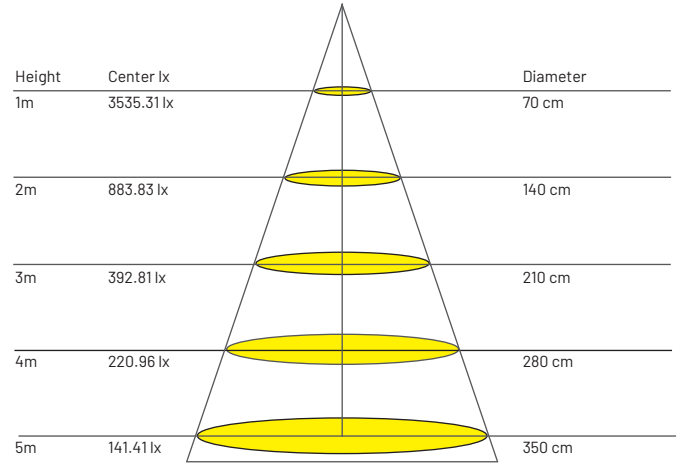

SPECIFICATION SHEET

AUSTRALIA / INTERNATIONAL

25 Watt / CRI 93 + / 1862 lm

PHOTOMETRIC

SRL825 / 22W / 40° / 3000K