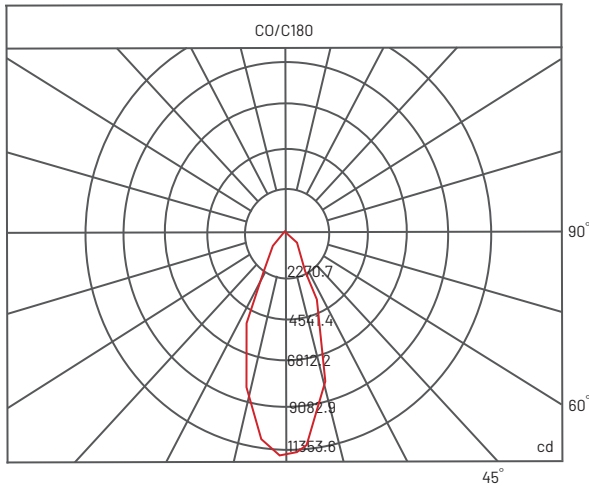

**Size**

Ø140 mm x H95 mm

**Beam Angle Selection**

40°

**Wattage**

22 W

**Luminous Flux**

1980 lm

**Colour Rendering**

Index 93+

**Power Factor**

> 0.9

**Efficiency**

90.0 lm/W

**LED Type**

CREE CXA1816

### PHOTOMETRIC

SRL822 / 22W / 40° / 3000K

\*All the test results are based on individual light setting, the outcomes may be varied as in different environment conditions