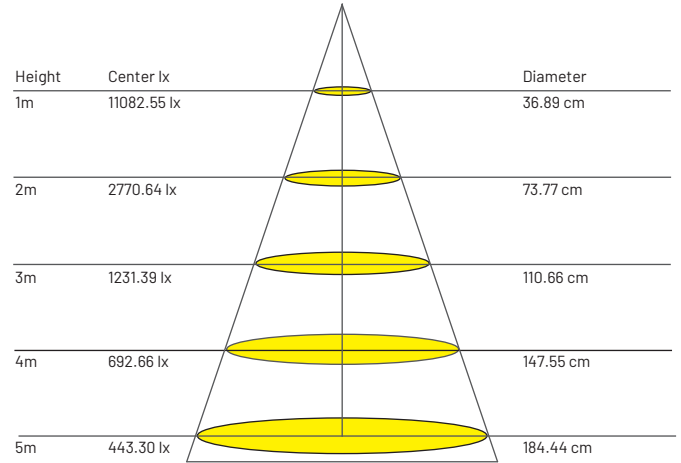

**Size**

Ø140 mm x H95 mm

**Beam Angle Selection**

40°

**Wattage**

22 W

**Luminous Flux**

1980 lm

### PHOTOMETRIC

SRL822 / 22W / 40° / 3000K

\*All the test results are based on individual light setting, the outcomes may be varied as in different environment conditions