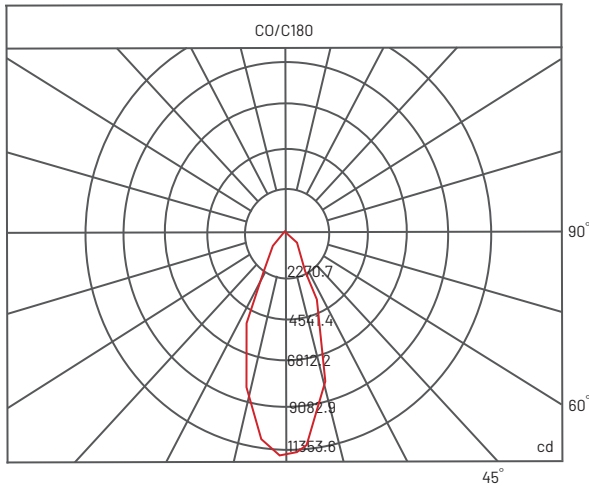

Size

Ø140 mm x H95 mm

Beam Angle Selection

40°

Wattage

22 W

Luminous Flux

1980 lm

Colour Rendering

Index 93+

Power Factor

> 0.9

Efficiency

90.0 lm/W

LED Type

CREE CXA1816

22 Watt / CRI 93 + / 1950 lm

PHOTOMETRIC

SRL822 / 22W / 40° / 3000K

*All the test results are based on individual light setting, the outcomes may be varied as in different environment conditions

PRODUCT ORDER CODE