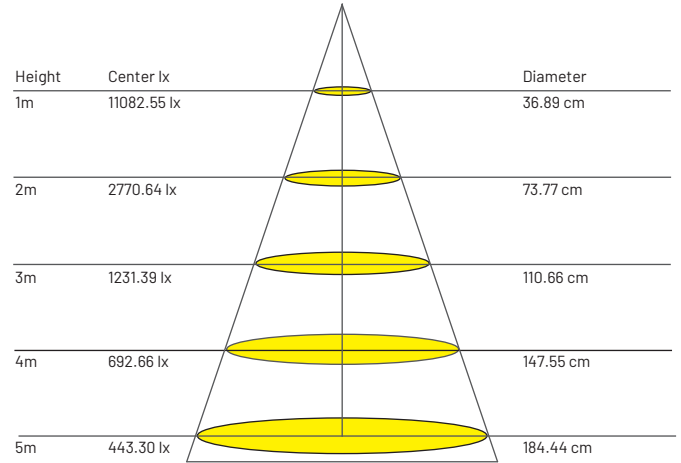

Size

Ø140 mm x H95 mm

Beam Angle Selection

40°

Wattage

22 W

Luminous Flux

1980 lm

22 Watt / CRI 93 + / 1950 lm

PHOTOMETRIC

SRL822 / 22W / 40° / 3000K

*All the test results are based on individual light setting, the outcomes may be varied as in different environment conditions

PRODUCT ORDER CODE