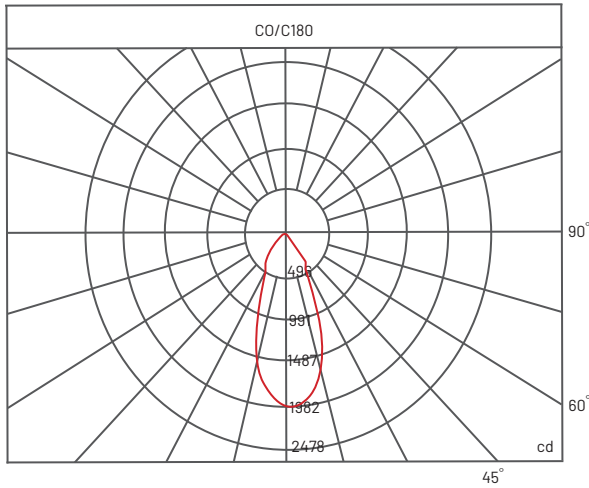

Size

Ø103 mm x H100 mm

Beam Angle Selection

15° / 24° / 38°

Wattage

12 W

Luminous Flux

1060 lm

Colour Rendering

Index 93+

Power Factor

> 0.95

Efficiency

87.59 lm/W

LED Type

CREE CXA1512

Driver System

Lifud LED Driver

IES

Available

Warranty

2 Years

PHOTOMETRIC

SRL812 / 12W / 24° / 3000K

*All the test results are based on individual light setting, the outcomes may be varied as in different environment conditions

PRODUCT ORDER CODE

[E.G. SRL812 - WH - 3000K - 15° - DIM]