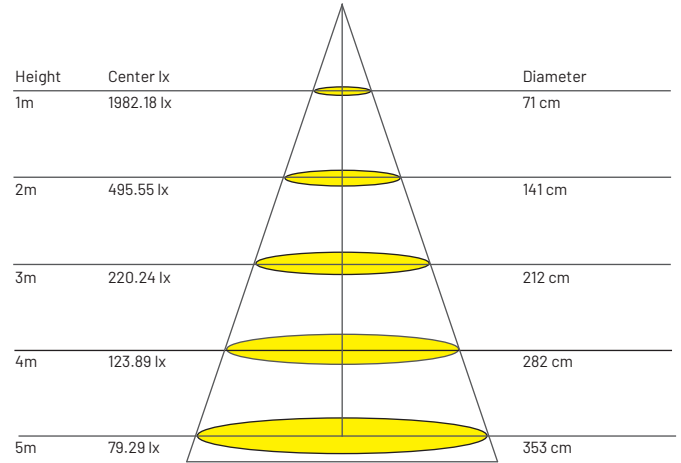

Size

Ø103 mm x H100 mm

Beam Angle Selection

15° / 24° / 38°

Wattage

12 W

Luminous Flux

1060 lm

*All the test results are based on individual light setting, the outcomes may be varied as in different environment conditions

PRODUCT ORDER CODE

[E.G. SRL812 - WH - 3000K - 15° - DIM]