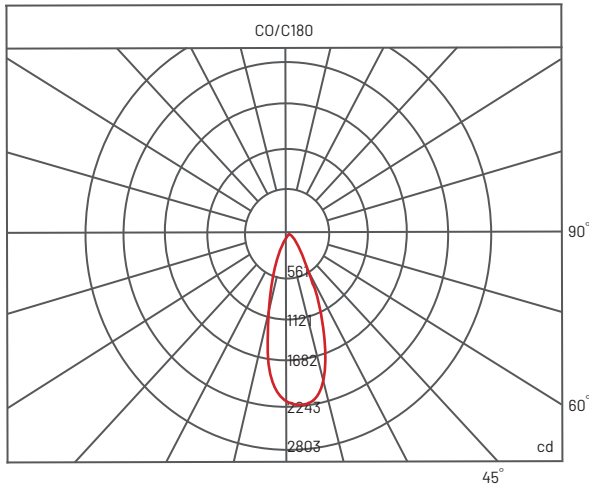

**IES**

Available

**Beam Angle Selection**

15° / 24° / 38°

**Wattage**

12 W

**Luminous Flux**

1067 lm

**Colour Rendering**

Index 93+

**Power Factor**

> 0.90

**Efficiency**

88.92 lm/W

**LED Type**

CREE CXA1507

**Driver System**

Lifud LED Driver

**Warranty**

2 Years

**PHOTOMETRIC**

SRL612 / 12W / 24° / 3000K

\*All the test results are based on individual light setting, the outcomes may be varied as in different environment conditions