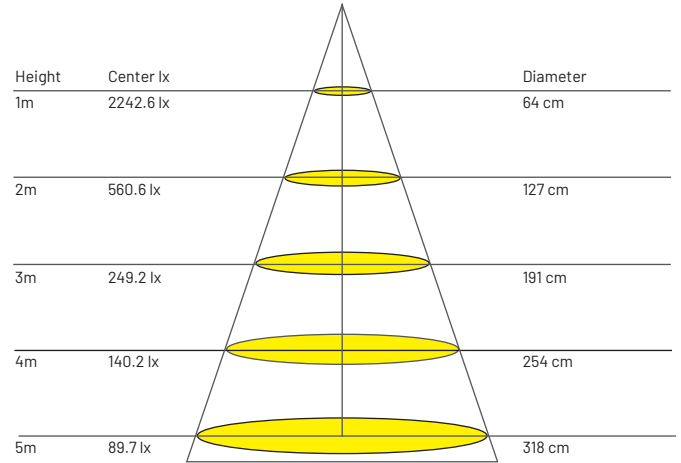

**IES**

Available

**Beam Angle Selection**

15° / 24° / 38°

**Wattage**

12 W

**Luminous Flux**

1067 lm

**Driver System**

Lifud LED Driver

**Warranty**

2 Years

**PHOTOMETRIC**

SRL612 / 12W / 24° / 3000K

\*All the test results are based on individual light setting, the outcomes may be varied as in different environment conditions