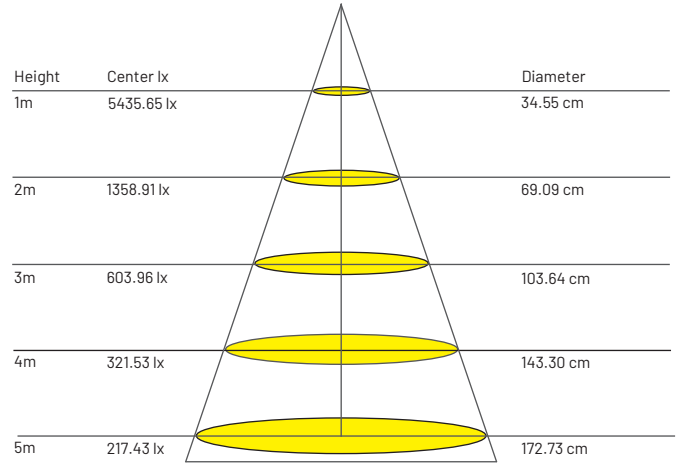

Size

115 mm x 115 mm x H110 mm

Beam Angle Selection

15° / 24° / 38°

Wattage

15 W

Luminous Flux

1216.5 lm

*All the test results are based on individual light setting, the outcomes may be varied as in different environment conditions

PRODUCT ORDER CODE

[E.G. SRL501A - WH - 3000K - 15° - DIM]