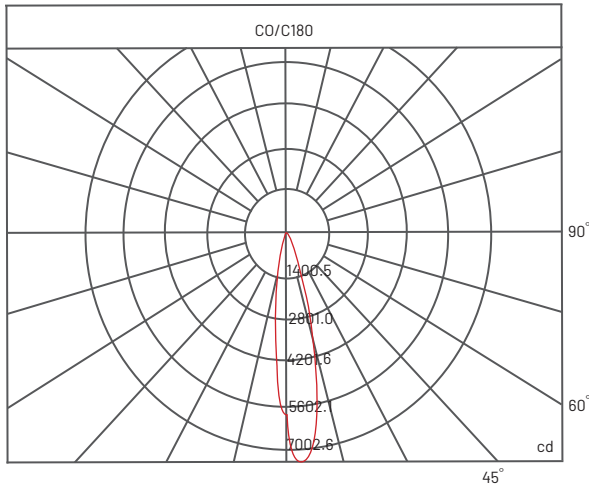

Size

115 mm x 115 mm x H110 mm

Beam Angle Selection

15° / 24° / 38°

Wattage

15 W

Luminous Flux

1216.5 lm

*All the test results are based on individual light setting, the outcomes may be varied as in different environment conditions

PRODUCT ORDER CODE

[E.G. SRL501A - WH - 3000K - 15° - DIM]