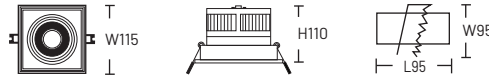

SPECIFICATION SHEET

AUSTRALIA / INTERNATIONAL

15 Watt / CRI 93 + / 1216 lm

ABOUT

- Recessed LED downlight
- Aluminium body and matte powder coat finish
- Tiltable up to 30 degrees in both directions
- Versatile in retail and hospitality settings
- C-TICK and SAA Approved

Trim Colour

○ White / ● Black

Colour Temperature

3000K / 4000K / 5000K

Dimming

Optional

Cut-Out Size

95 mm x 95 mm

Size

115 mm x 115 mm x H110 mm

Beam Angle Selection

15° / 24° / 38°

Wattage

15 W

Luminous Flux

1216.5 lm