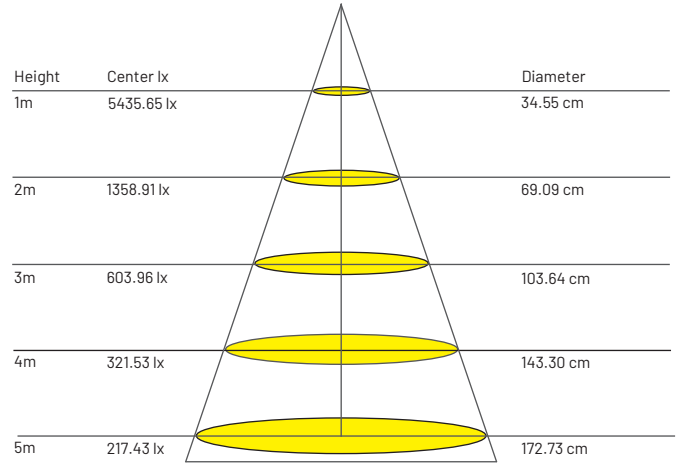

115 mm x 115 mm x H110 mm

Beam Angle Selection

15° / 24° / 38°

Wattage

15 W

Luminous Flux

1216.5 lm

Colour Rendering

Lifud LED Driver

IES

Available

Warranty

2 Years

PHOTOMETRIC

SRL501A / 15W / 24° / 3000K

*All the test results are based on individual light setting, the outcomes may be varied as in different environment conditions