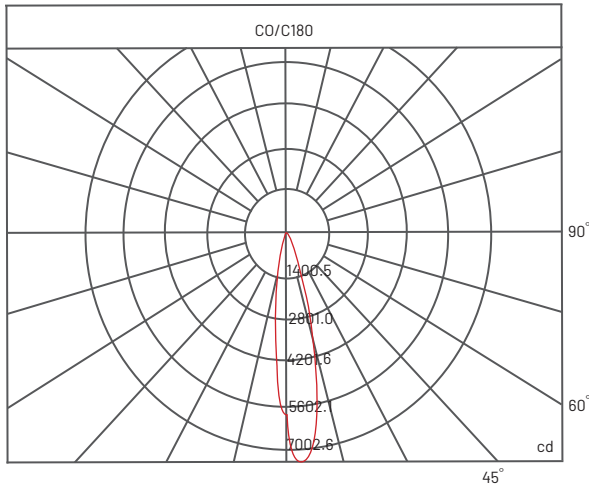

115 mm x 115 mm x H110 mm

Beam Angle Selection

15° / 24° / 38°

Wattage

15 W

Luminous Flux

1216.5 lm

Colour Rendering

Lifud LED Driver

IES

Available

Warranty

2 Years

PHOTOMETRIC

SRL501A / 15W / 24° / 3000K

*All the test results are based on individual light setting, the outcomes may be varied as in different environment conditions