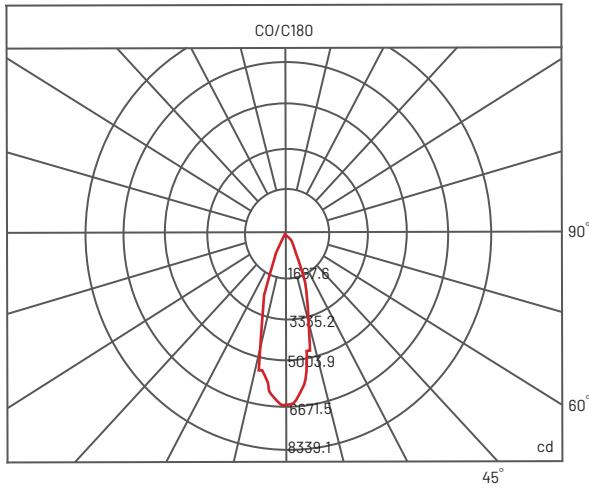

Size

Ø152 mm x H122 mm

Beam Angle Selection

15° / 24° / 38°

Wattage

26 W

Luminous Flux

2200 lm

Colour Rendering

Index 93+

Power Factor

> 0.95

Efficiency

84.6 lm/W

LED Type

CREE CXA1820

Driver System

Lifud LED Driver

IES

Available

Warranty

2 Years

PHOTOMETRIC

SRL430 / 26W / 24° / 3000K

*All the test results are based on individual light setting, the outcomes may be varied as in different environment conditions

PRODUCT ORDER CODE

[E.G. SRL430 - WH - 3000K - 15° - DIM]