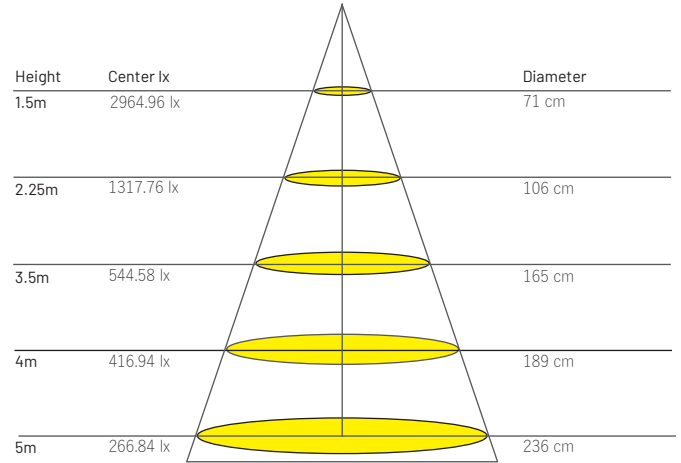

Size

Ø152 mm x H122 mm

Beam Angle Selection

15° / 24° / 38°

Wattage

26 W

Luminous Flux

2200 lm

*All the test results are based on individual light setting, the outcomes may be varied as in different environment conditions

PRODUCT ORDER CODE

[E.G. SRL430 - WH - 3000K - 15° - DIM]