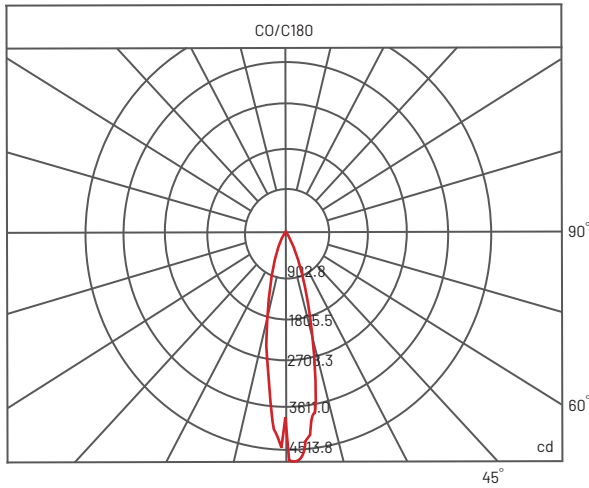

**Overall Size**

H210 mm x L180 mm

**Beam Angle Selection**

15° / 24° / 38°

**Wattage**

15 W

**Luminous Flux**

1330 lm

**Colour Rendering**

Index 93+

**Power Factor**

&gt; 0.97

**Efficiency**

88.7 lm/W

**LED Type**

CREE CXA1512

15 Watt / CRI 93 + / 1330 lm

**PHOTOMETRIC**

SRL3915 / 15W / 24° / 3000K

\*All the test results are based on individual light setting, the outcomes may be varied as in different environment conditions

**PRODUCT ORDER CODE**