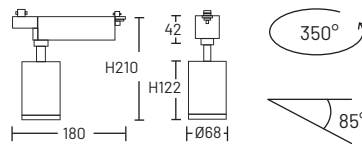

SPECIFICATION SHEET

AUSTRALIA / INTERNATIONAL

15 Watt / CRI 93 + / 1330 lm

ABOUT

- Track mounted LED spotlight
- Aluminium body and matte powder coat finish
- Fully adjustable rotation and dimmable lighting
- Widely used in hospitality and retail projects
- C-TICK and SAA Approved

Trim Colour

○ White / ● Black

Colour Temperature

3000K / 4000K / 5000K

Dimming

Optional

Light Size

Ø68 mm x H122 mm

Overall Size

H210 mm x L180 mm

Beam Angle Selection

15° / 24° / 38°

Wattage

15 W

Luminous Flux

1330 lm

Colour Rendering

Index 93+

Power Factor

> 0.97

Efficiency

88.7 lm/W

LED Type

CREE CXA1512

Driver System

Lifud LED Driver

IES

Available

Warranty

2 Years