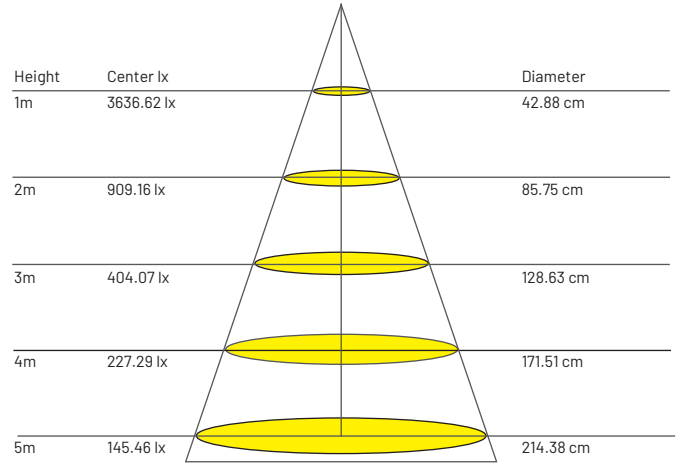

**Trim Colour**

○ White / ● Black

**Colour Temperature**

3000K / 4000K / 5000K

**Dimming**

Optional

**Light Size**

Ø68 mm x H122 mm

**Overall Size**

H210 mm x L180 mm

**Beam Angle Selection**

15° / 24° / 38°

**Wattage**

15 W

**Luminous Flux**

1330 lm

15 Watt / CRI 93 + / 1330 lm

**PHOTOMETRIC**

SRL3915 / 15W / 24° / 3000K

\*All the test results are based on individual light setting, the outcomes may be varied as in different environment conditions

**PRODUCT ORDER CODE**