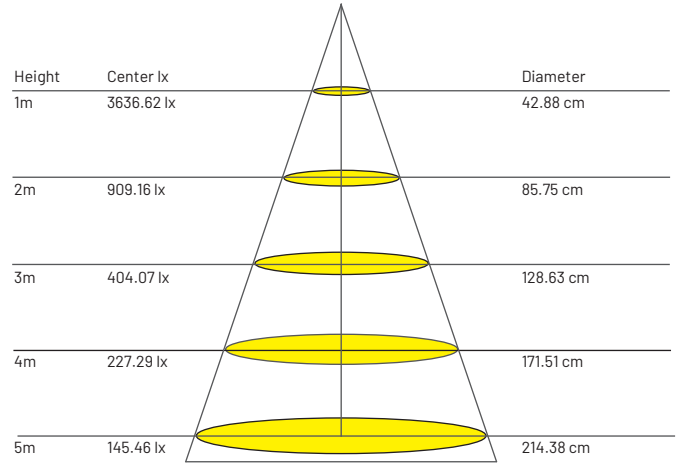

Overall Size

H210 mm x L180 mm

Beam Angle Selection

15° / 24° / 38°

Wattage

15 W

Luminous Flux

1330 lm

*All the test results are based on individual light setting, the outcomes may be varied as in different environment conditions

PRODUCT ORDER CODE

[E.G. SRL3915 - WH - 3000K - 15° - DIM]