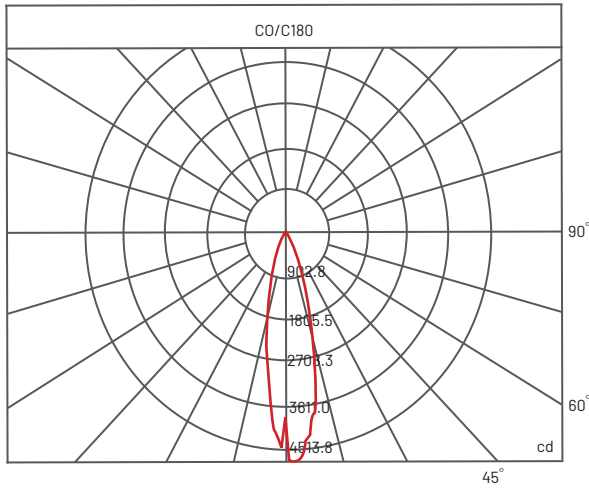

Overall Size

H210 mm x L180 mm

Beam Angle Selection

15° / 24° / 38°

Wattage

15 W

Luminous Flux

1330 lm

Driver System

Lifud LED Driver

IES

Available

Warranty

2 Years

PHOTOMETRIC

SRL3915 / 15W / 24° / 3000K

*All the test results are based on individual light setting, the outcomes may be varied as in different environment conditions

PRODUCT ORDER CODE

[E.G. SRL3915 - WH - 3000K - 15° - DIM]