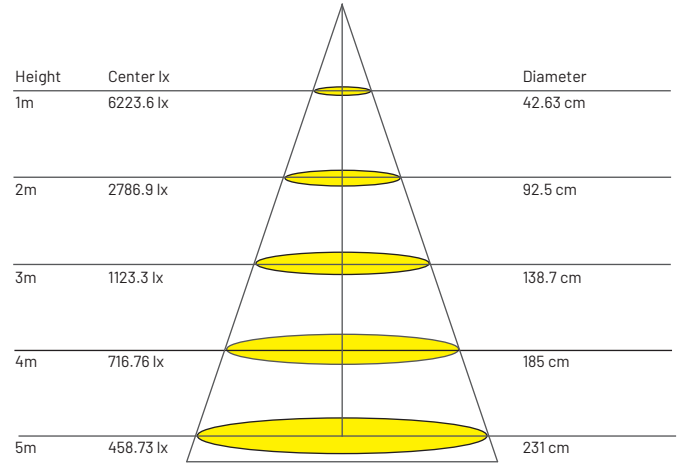

Overall Size

H250 mm x L235 mm

Beam Angle Selection

15° / 24° / 38°

Wattage

35 W

Luminous Flux

2798 lm

35 Watt / CRI 93 + / 2798 lm

PHOTOMETRIC

SRL3535 / 35W / 24° / 3000K

*All the test results are based on individual light setting, the outcomes may be varied as in different environment conditions

PRODUCT ORDER CODE