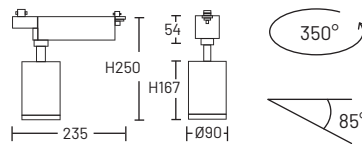

SPECIFICATION SHEET

AUSTRALIA / INTERNATIONAL

35 Watt / CRI 93 + / 2798 lm

ABOUT

- Track mounted LED spotlight
- Aluminium body and matte powder coat finish
- Fully adjustable rotation and dimmable lighting
- Ideal for spaces with higher ceilings around 3.5 metres
- Utilised in retail and commercial projects which require clear illumination
- C-TICK and SAA Approved

Trim Colour

○ White / ● Black

Colour Temperature

3000K / 4000K / 5000K

Dimming

Optional

Light Size

Ø90 mm x H167 mm

Overall Size

H250 mm x L235 mm

Beam Angle Selection

15° / 24° / 38°

Wattage

35 W

Luminous Flux

2798 lm

Colour Rendering

Index 93+

Power Factor

> 0.96

Efficiency

94.09 lm/W

LED Type

CREE CXA1820

Driver System

Lifud LED Driver

IES

Available

Warranty

2 Years