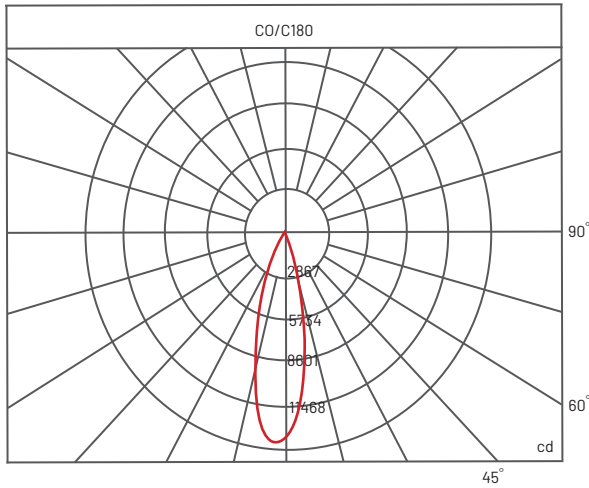

Overall Size

H250 mm x L235 mm

Beam Angle Selection

15° / 24° / 38°

Wattage

35 W

Luminous Flux

2798 lm

35 Watt / CRI 93 + / 2798 lm

PHOTOMETRIC

SRL3535 / 35W / 24° / 3000K

*All the test results are based on individual light setting, the outcomes may be varied as in different environment conditions

PRODUCT ORDER CODE