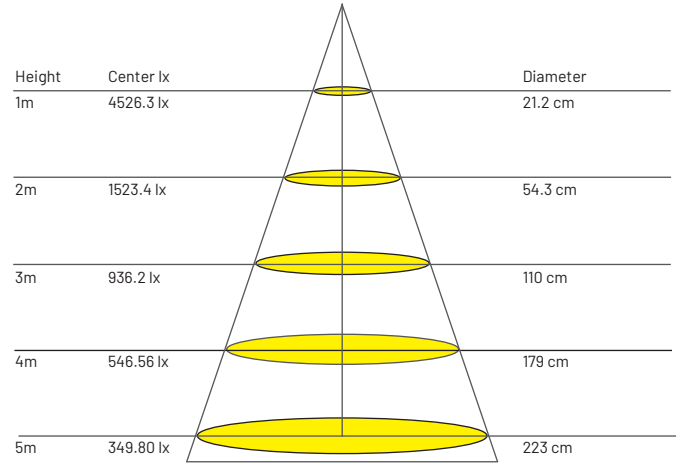

Overall Size

H215 mm x L200 mm

Beam Angle Selection

15° / 24° / 38°

Wattage

25 W

Luminous Flux

1928 lm

*All the test results are based on individual light setting, the outcomes may be varied as in different environment conditions

PRODUCT ORDER CODE

[E.G. SRL3525S - WH - 3000K - 15° - DIM]