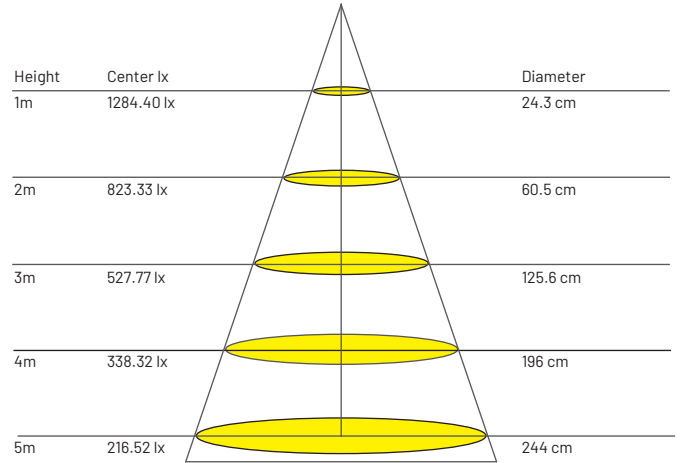

Overall Size

H240 mm x L100 mm

Beam Angle Selection

15° / 24° / 38°

Wattage

18 W

Luminous Flux

1672 lm

*All the test results are based on individual light setting, the outcomes may be varied as in different environment conditions

PRODUCT ORDER CODE

[E.G. SRL3520 - WH - 3000K - 15° - DIM]