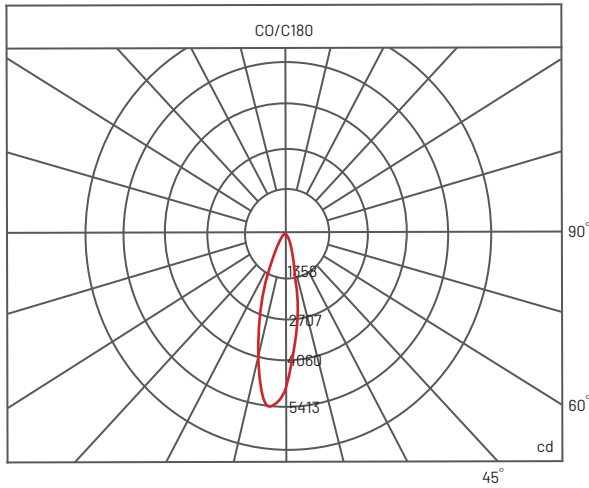

Overall Size

H240 mm x L100 mm

Beam Angle Selection

15° / 24° / 38°

Wattage

18 W

Luminous Flux

1672 lm

Colour Rendering

Index 93+

Power Factor

> 0.9

Efficiency

92.9 lm/W

LED Type

CREE CXA1816

Driver System

Lifud LED Driver

IES

Available

Warranty

2 Years

PHOTOMETRIC

SRL3520 / 18W / 24° / 3000K

*All the test results are based on individual light setting, the outcomes may be varied as in different environment conditions

PRODUCT ORDER CODE

[E.G. SRL3520 - WH - 3000K - 15° - DIM]