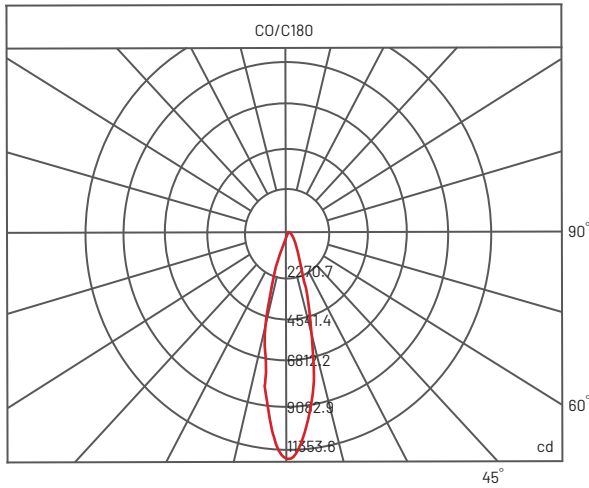

PHOTOMETRIC

SRL2820 / 22W / 24° / 3000K