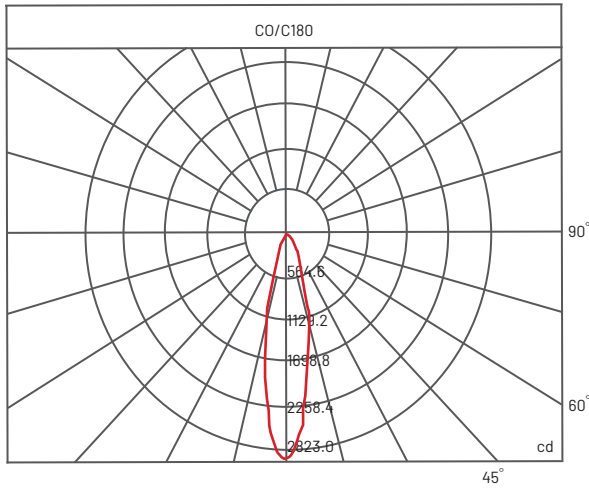

Size

Ø100 mm x H100 mm

Beam Angle Selection

15° / 24° / 38°

Wattage

9 W

Luminous Flux

898 lm

9 Watt / CRI 93 + / 898 lm

PHOTOMETRIC

SRL2810 / 9W / 24° / 3000K

*All the test results are based on individual light setting, the outcomes may be varied as in different environment conditions

PRODUCT ORDER CODE