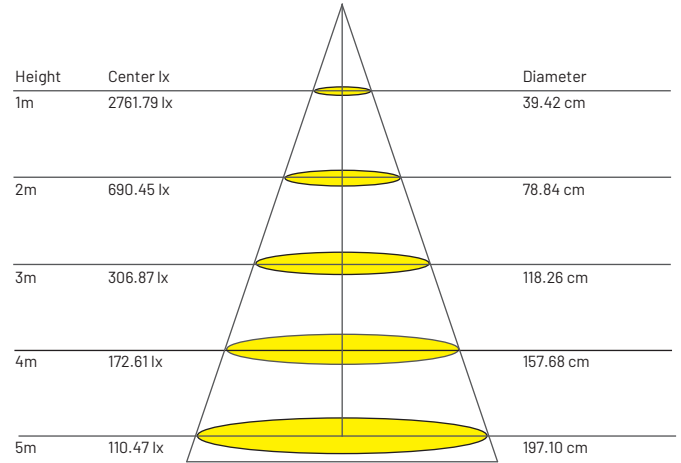

Size

Ø100 mm x H100 mm

Beam Angle Selection

15° / 24° / 38°

Wattage

9 W

Luminous Flux

898 lm

9 Watt / CRI 93 + / 898 lm

PHOTOMETRIC

SRL2810 / 9W / 24° / 3000K

*All the test results are based on individual light setting, the outcomes may be varied as in different environment conditions

PRODUCT ORDER CODE