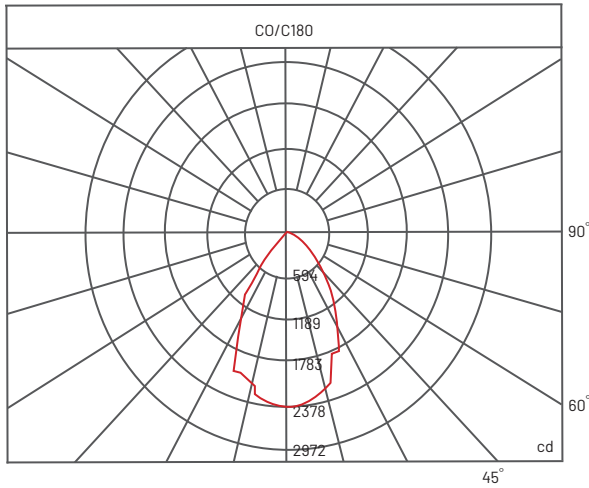

Size

Ø220 mm x H98 mm

Beam Angle Selection

90°

Wattage

40 W

Luminous Flux

3400 lm

Colour Rendering

Index 90+

Power Factor

> 0.96

Efficiency

85 lm/W

LED Type

OSRAM

Driver System

Lifud LED Driver

IES

Available

Warranty

2 Years

PHOTOMETRIC

SRL2240 / 40W / 90°

*All the test results are based on individual light setting, the outcomes may be varied as in different environment conditions

PRODUCT ORDER CODE

[E.G. SRL2240 - WH - CCT CHANGEABLE - 90° - NON-DIM]