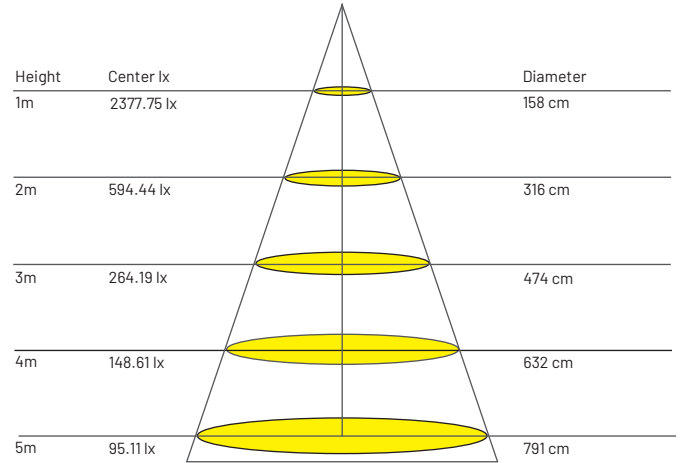

Size

Ø220 mm x H98 mm

Beam Angle Selection

90°

Wattage

40 W

Luminous Flux

3400 lm

*All the test results are based on individual light setting, the outcomes may be varied as in different environment conditions

PRODUCT ORDER CODE

[E.G. SRL2240 - WH - CCT CHANGEABLE - 90° - NON-DIM]