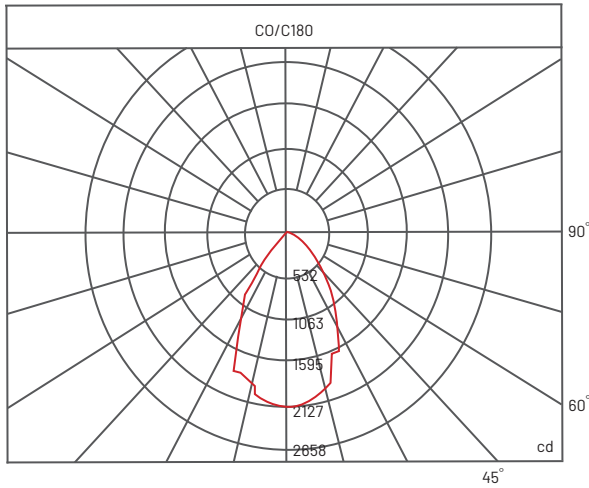

Size

Ø190 mm x H90 mm

Beam Angle Selection

90°

Wattage

30 W

Luminous Flux

2550 lm

Colour Rendering

Index 90+

Power Factor

> 0.96

Efficiency

85 lm/W

LED Type

OSRAM

Driver System

Lifud LED Driver

IES

Available

Warranty

2 Years

PHOTOMETRIC

SRL2230 / 30W / 90°

*All the test results are based on individual light setting, the outcomes may be varied as in different environment conditions

PRODUCT ORDER CODE

[E.G. SRL2230 - WH - CCT CHANGEABLE - 90° - NON-DIM]