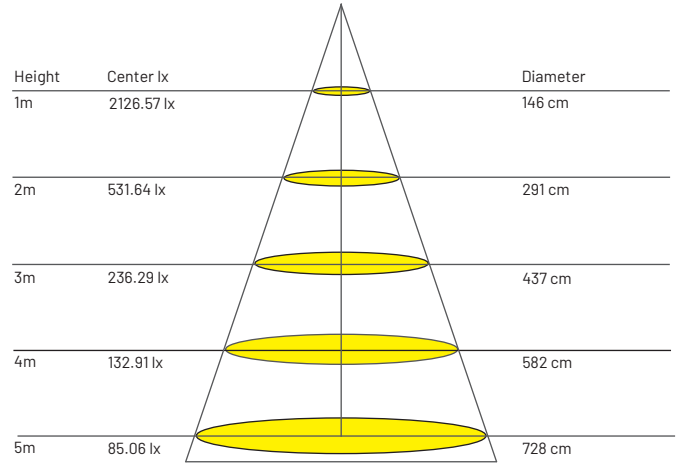

Size

Ø190 mm x H90 mm

Beam Angle Selection

90°

Wattage

30 W

Luminous Flux

2550 lm

*All the test results are based on individual light setting, the outcomes may be varied as in different environment conditions

PRODUCT ORDER CODE

[E.G. SRL2230 - WH - CCT CHANGEABLE - 90° - NON-DIM]