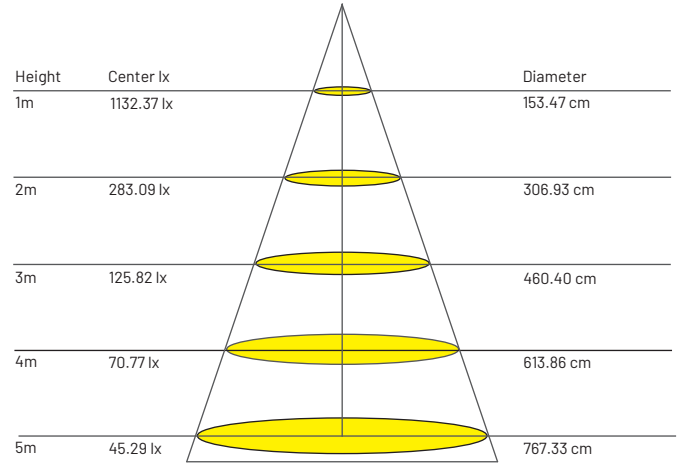

Size

Ø135 mm x H66 mm

Beam Angle Selection

90°

Wattage

20 W

Luminous Flux

1700 lm

Driver System

Lifud LED Driver

IES

Available

Warranty

2 Years

PHOTOMETRIC

SRL2220 / 20W / 90°

*All the test results are based on individual light setting, the outcomes may be varied as in different environment conditions

PRODUCT ORDER CODE

[E.G. SRL2220 - WH - CCT CHANGEABLE - 90° - NON-DIM]