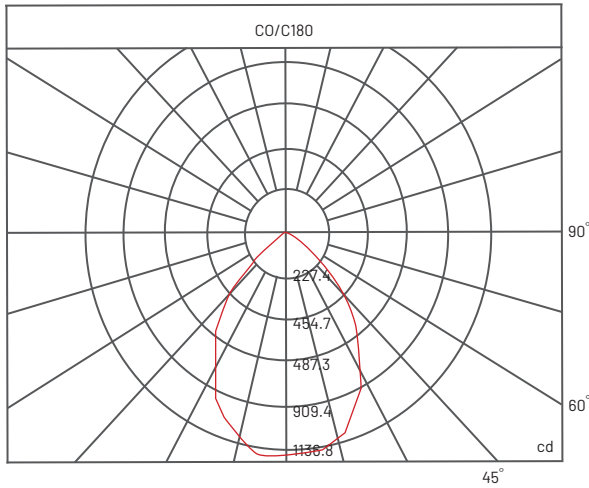

Size

Ø135 mm x H66 mm

Beam Angle Selection

90°

Wattage

20 W

Luminous Flux

1700 lm

Colour Rendering

Index 90+

Power Factor

> 0.96

Efficiency

85 lm/W

LED Type

OSRAM

Driver System

Lifud LED Driver

IES

Available

Warranty

2 Years

PHOTOMETRIC

SRL2220 / 20W / 90°

*All the test results are based on individual light setting, the outcomes may be varied as in different environment conditions

PRODUCT ORDER CODE

[E.G. SRL2220 - WH - CCT CHANGEABLE - 90° - NON-DIM]