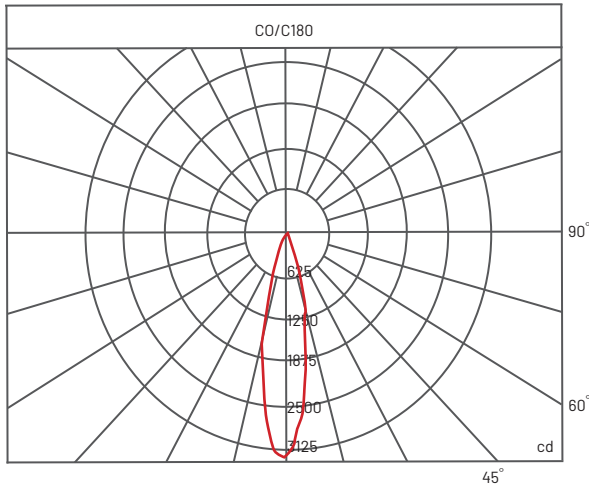

SPECIFICATION SHEET

AUSTRALIA / INTERNATIONAL

15 Watt / CRI 93 + / 1238 lm

PHOTOMETRIC

SRL19578 / 15W / 24° / 3000K