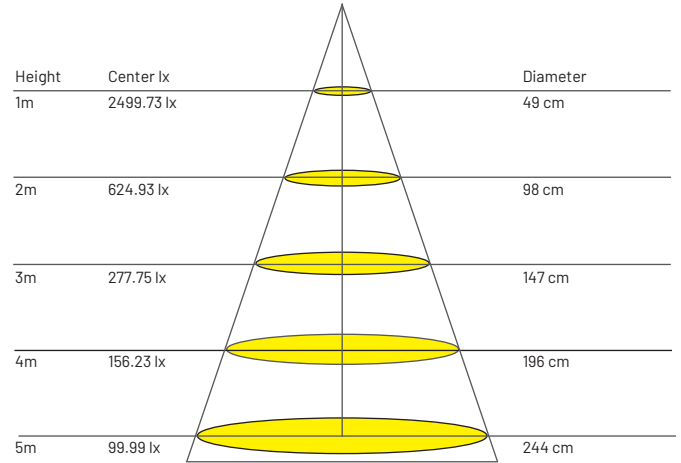

Size

Ø106 mm x H78 mm

Beam Angle Selection

15° / 24° / 38°

Wattage

15 W

Luminous Flux

1238 lm

15 Watt / CRI 93 + / 1238 lm

PHOTOMETRIC

SRL19578 / 15W / 24° / 3000K

*All the test results are based on individual light setting, the outcomes may be varied as in different environment conditions

PRODUCT ORDER CODE