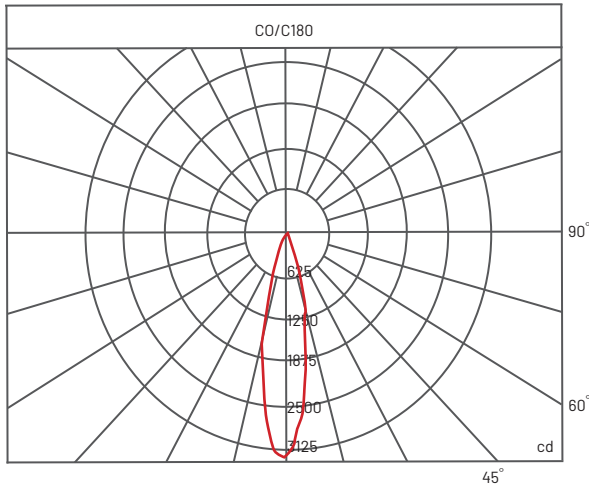

Size

Ø106 mm x H78 mm

Beam Angle Selection

15° / 24° / 38°

Wattage

15 W

Luminous Flux

1238 lm

15 Watt / CRI 93 + / 1238 lm

PHOTOMETRIC

SRL19578 / 15W / 24° / 3000K

*All the test results are based on individual light setting, the outcomes may be varied as in different environment conditions

PRODUCT ORDER CODE