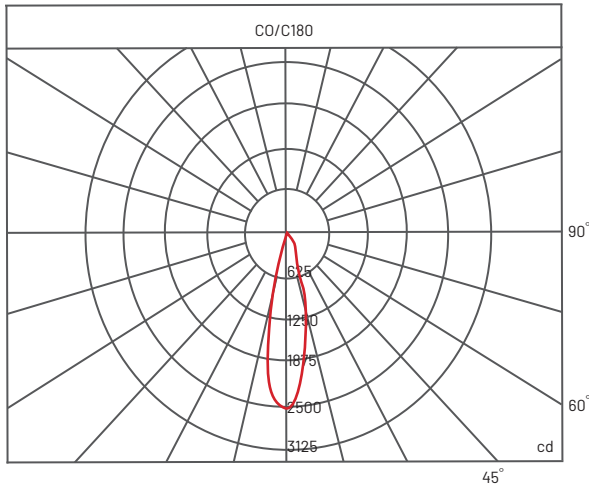

Size

Ø106 mm x H77 mm

Beam Angle Selection

15° / 24° / 38°

Wattage

15 W

Luminous Flux

1238 lm

*All the test results are based on individual light setting, the outcomes may be varied as in different environment conditions

PRODUCT ORDER CODE

[E.G. SRL19577 - WH - 3000K - 15° - DIM]