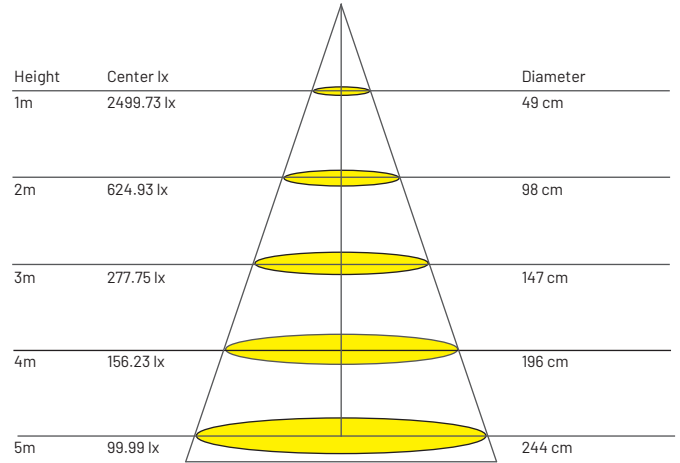

Size

Ø106 mm x H77 mm

Beam Angle Selection

15° / 24° / 38°

Wattage

15 W

Luminous Flux

1238 lm

*All the test results are based on individual light setting, the outcomes may be varied as in different environment conditions

PRODUCT ORDER CODE

[E.G. SRL19577 - WH - 3000K - 15° - DIM]