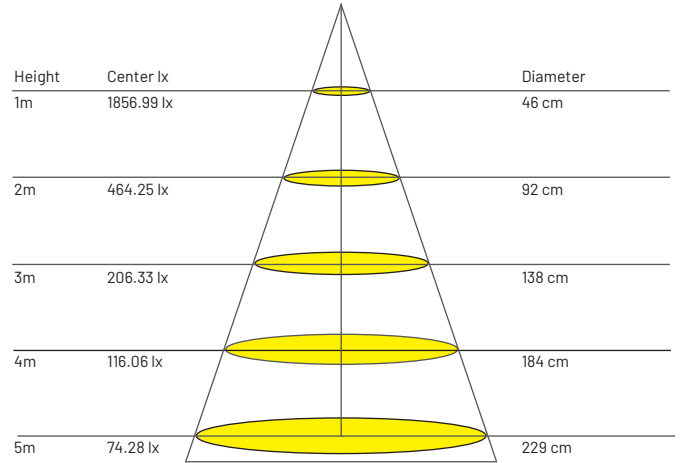

Size

Ø85 mm x H65 mm

Beam Angle Selection

15° / 24° / 38°

Wattage

9 W

Luminous Flux

758 lm

*All the test results are based on individual light setting, the outcomes may be varied as in different environment conditions

PRODUCT ORDER CODE

[E.G. SRL17565 - WH - 3000K - 15° - DIM]